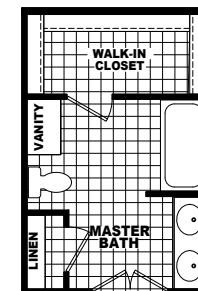

MODEL: WLS-3276B
APPROXIMATELY 2343 SQ. FT.
4 BEDROOM, 2 BATH

**OPT FIREPLACE OR
OPT EXT STORAGE**

ALT MASTER BATH

IMPORTANT: Because we continuously update and modify Cavco products it is important for you to know that our brochures and literature are for illustrative purposes only. All information contained herein may vary from the actual home we build. Dimensions are nominal and length and width measurements are from exterior wall to exterior wall. The right is reserved to make changes at any time, without notice or obligation, in prices, colors, materials, specifications, features and models. Please check with your retailer for specific information about the home you select. (Add approximately four feet to determine transportable length.)
©2008 Cavco Industries, Inc. | All Rights Reserved | cavco.com