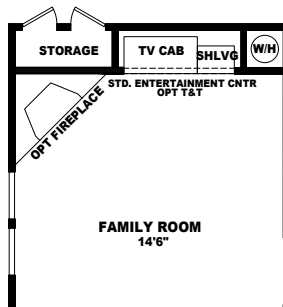

MODEL: WLS-3276B
APPROXIMATELY 2343 SQ. FT.
4 BEDROOM, 2 BATH

**OPT FIREPLACE OR
OPT EXT STORAGE**

ALT MASTER BATH

IMPORTANT: Because we continuously update and modify Cavco products it is important for you to know that our brochures and literature are for illustrative purposes only. All information contained herein may vary from the actual home we build. Dimensions are nominal and length and width measurements are from exterior wall to exterior wall. The right is reserved to make changes at any time, without notice or obligation, in prices, colors, materials, specifications, features and models. Please check with your retailer for specific information about the home you select. (Add approximately four feet to determine transportable length.)
©2008 Cavco Industries, Inc. | All Rights Reserved | cavco.com