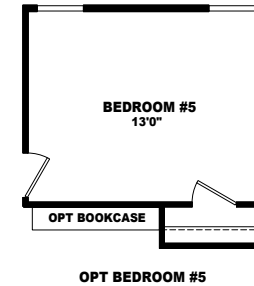

MODEL: WLS-2876A
APPROXIMATELY 2022 SQ. FT.
4 BEDROOM, 3 BATH

IMPORTANT: Because we continuously update and modify Cavco products it is important for you to know that our brochures and literature are for illustrative purposes only. All information contained herein may vary from the actual home we build. Dimensions are nominal and length and width measurements are from exterior wall to exterior wall. The right is reserved to make changes at any time, without notice or obligation, in prices, colors, materials, specifications, features and models. Please check with your retailer for specific information about the home you select. (Add approximately four feet to determine transportable length.)
©2008 Cavco Industries, Inc. | All Rights Reserved | cavco.com