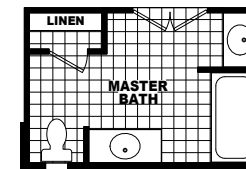

MODEL: WLS-2876A
APPROXIMATELY 2022 SQ. FT.
4 BEDROOM, 3 BATH

IMPORTANT: Because we continuously update and modify Cavco products it is important for you to know that our brochures and literature are for illustrative purposes only. All information contained herein may vary from the actual home we build. Dimensions are nominal and length and width measurements are from exterior wall to exterior wall. The right is reserved to make changes at any time, without notice or obligation, in prices, colors, materials, specifications, features and models. Please check with your retailer for specific information about the home you select. (Add approximately four feet to determine transportable length.)
©2008 Cavco Industries, Inc. | All Rights Reserved | cavco.com