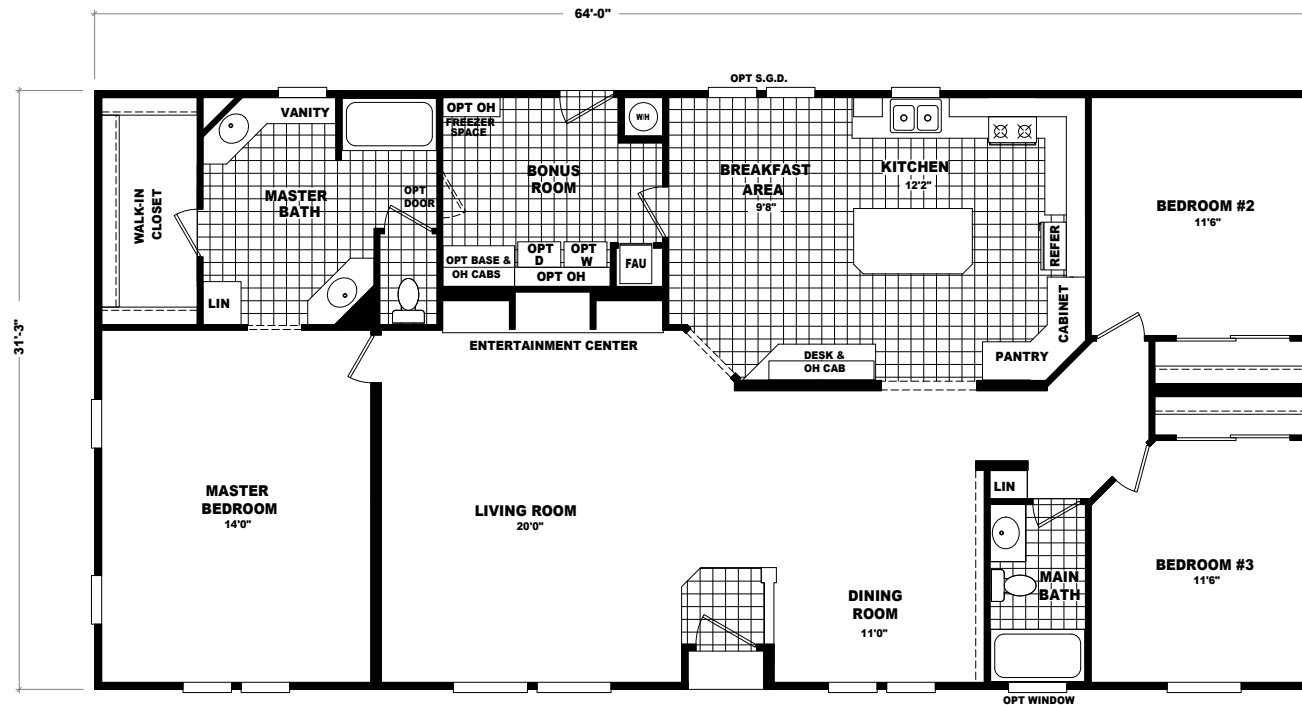

OPT FLASH BATH

MODEL: VPS-6432B
APPROXIMATELY 2000 SQ. FT.
3 BEDROOM, 2 BATH

IMPORTANT: Because we continuously update and modify Cavco products it is important for you to know that our brochures and literature are for illustrative purposes only. All information contained herein may vary from the actual home we build. Dimensions are nominal and length and width measurements are from exterior wall to exterior wall. The right is reserved to make changes at any time, without notice or obligation, in prices, colors, materials, specifications, features and models. Please check with your retailer for specific information about the home you select. (Add approximately four feet to determine transportable length.)