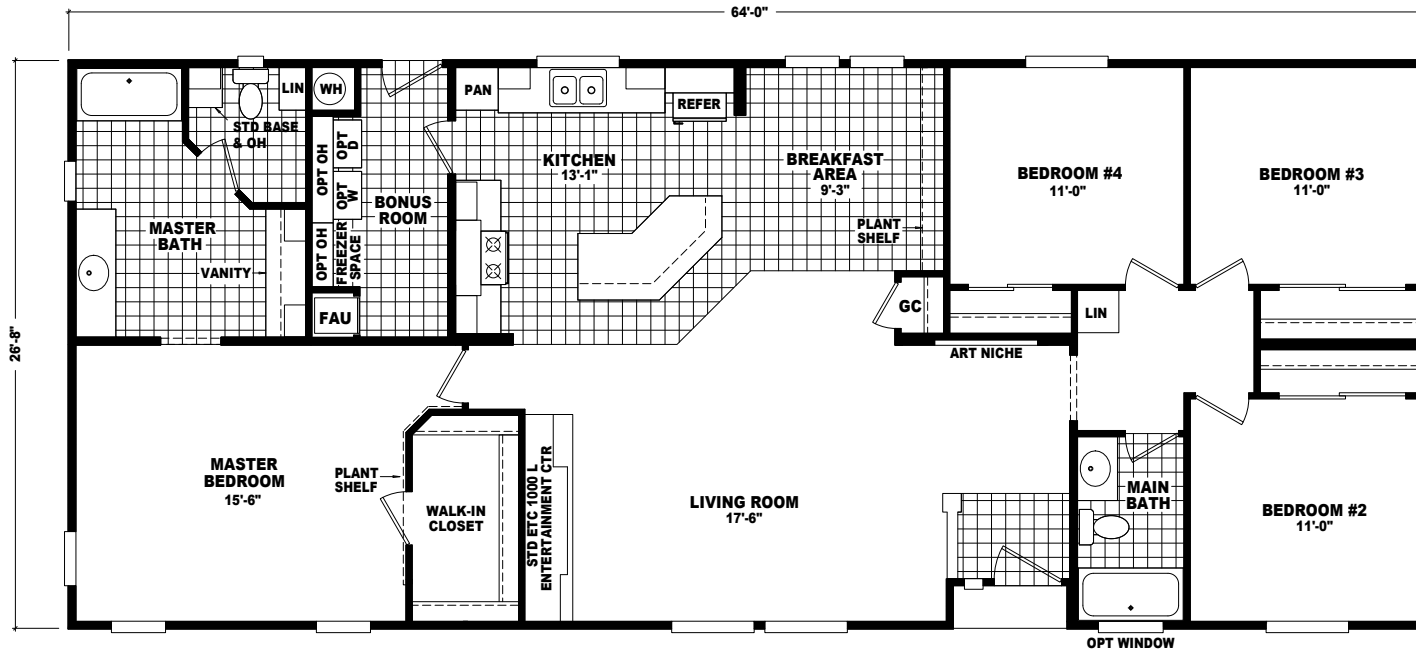

OPT FLASH BATH

OPT DEN

**MODEL: VPS-6428B**  
**APPROXIMATELY 1706 SQ. FT.**  
**4 BEDROOM, 2 BATH**

IMPORTANT: Because we continuously update and modify Cavco products it is important for you to know that our brochures and literature are for illustrative purposes only. All information contained herein may vary from the actual home we build. Dimensions are nominal and length and width measurements are from exterior wall to exterior wall. The right is reserved to make changes at any time, without notice or obligation, in prices, colors, materials, specifications, features and models. Please check with your retailer for specific information about the home you select. (Add approximately four feet to determine transportable length.)