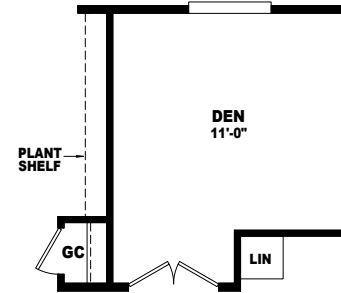

OPT FLASH BATH

OPT DEN

**MODEL: VPS-6428B**  
**APPROXIMATELY 1706 SQ. FT.**  
**4 BEDROOM, 2 BATH**

IMPORTANT: Because we continuously update and modify Cavco products it is important for you to know that our brochures and literature are for illustrative purposes only. All information contained herein may vary from the actual home we build. Dimensions are nominal and length and width measurements are from exterior wall to exterior wall. The right is reserved to make changes at any time, without notice or obligation, in prices, colors, materials, specifications, features and models. Please check with your retailer for specific information about the home you select. (Add approximately four feet to determine transportable length.)