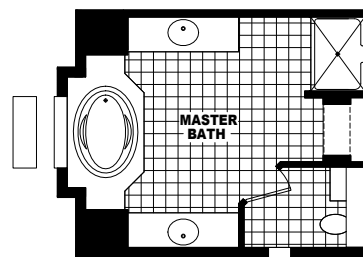

**OPT MASTER BEDROOM RETREAT
IN PLACE OF 4th BEDROOM**

OPT MASTER BATH

MODEL: VPS-6040A
APPROXIMATELY 2,400 SQ. FT.*
4 BEDROOM, 2 1/2 BATH
***INCLUDES RECESSED ENTRY**
EXPOSED RIDGE BEAM
REVISED: 10AUG07

IMPORTANT: Because we continuously update and modify Cavco products it is important for you to know that our brochures and literature are for illustrative purposes only. All information contained herein may vary from the actual home we build. Dimensions are nominal and length and width measurements are from exterior wall to exterior wall. The right is reserved to make changes at any time, without notice or obligation, in prices, colors, materials, specifications, features and models. Please check with your retailer for specific information about the home you select. (Add approximately four feet to determine transportable length.)