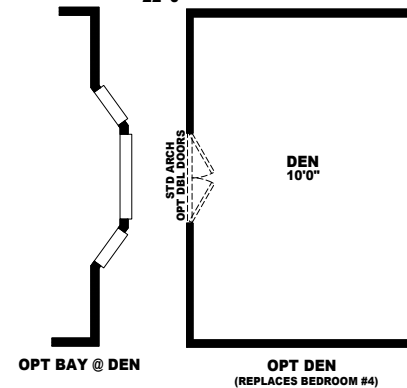

BUILDER SERIES

MODEL: LSS-1661A
 APPROXIMATELY 1661 SQ. FT.
 4 BEDROOM, 2 BATH

IMPORTANT: Because we continuously update and modify Cavco products it is important for you to know that our brochures and literature are for illustrative purposes only. All information contained herein may vary from the actual home we build. Dimensions are nominal and length and width measurements are from exterior wall to exterior wall. The right is reserved to make changes at any time, without notice or obligation, in prices, colors, materials, specifications, features and models. Please check with your retailer for specific information about the home you select. (Add approximately four feet to determine transportable length.)
 ©2008 Cavco Industries, Inc. | All Rights Reserved | cavco.com