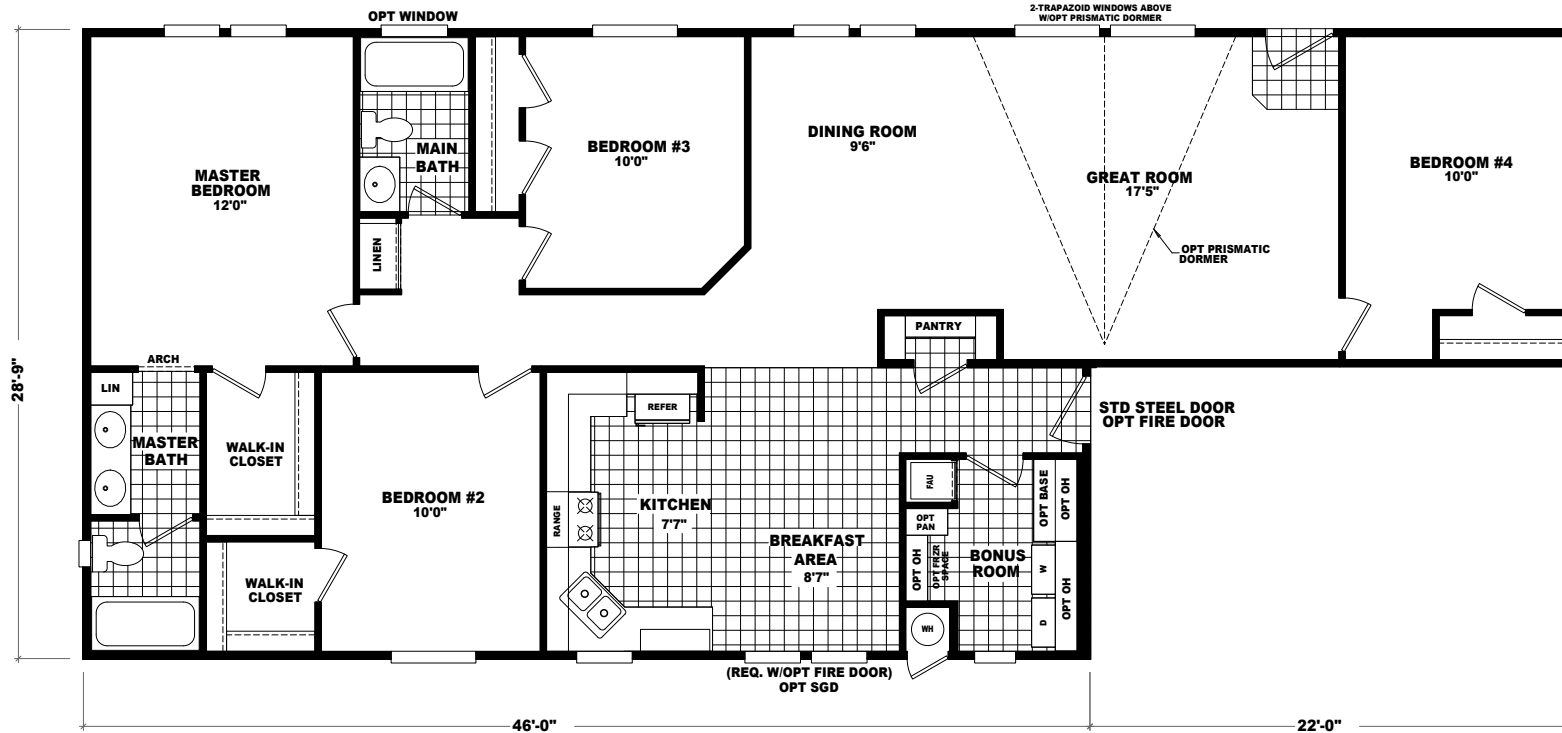

BUILDER SERIES

MODEL: LSS-1661A
 APPROXIMATELY 1661 SQ. FT.
 4 BEDROOM, 2 BATH

IMPORTANT: Because we continuously update and modify Cavco products it is important for you to know that our brochures and literature are for illustrative purposes only. All information contained herein may vary from the actual home we build. Dimensions are nominal and length and width measurements are from exterior wall to exterior wall. The right is reserved to make changes at any time, without notice or obligation, in prices, colors, materials, specifications, features and models. Please check with your retailer for specific information about the home you select. (Add approximately four feet to determine transportable length.)
 ©2008 Cavco Industries, Inc. | All Rights Reserved | cavco.com