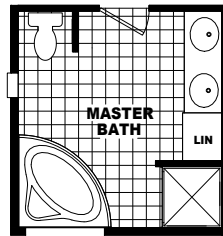

# BUILDER SERIES

**MODEL: LSS-1386A**  
APPROXIMATELY 1386 SQ. FT.  
3 BEDROOM, 2 BATH

OPT FLASH BATH

OPT DEN

W/ALT FRONT DOOR LOCATION

IMPORTANT: Because we continuously update and modify Cavco products it is important for you to know that our brochures and literature are for illustrative purposes only. All information contained herein may vary from the actual home we build. Dimensions are nominal and length and width measurements are from exterior wall to exterior wall. The right is reserved to make changes at any time, without notice or obligation, in prices, colors, materials, specifications, features and models. Please check with your retailer for specific information about the home you select. (Add approximately four feet to determine transportable length.)  
©2008 Cavco Industries, Inc. | All Rights Reserved | cavco.com