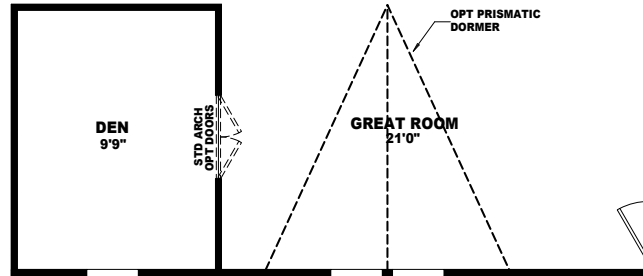

# BUILDER SERIES

**MODEL: LSS-1386A**  
APPROXIMATELY 1386 SQ. FT.  
3 BEDROOM, 2 BATH

OPT FLASH BATH

OPT DEN

W/ALT FRONT DOOR LOCATION

IMPORTANT: Because we continuously update and modify Cavco products it is important for you to know that our brochures and literature are for illustrative purposes only. All information contained herein may vary from the actual home we build. Dimensions are nominal and length and width measurements are from exterior wall to exterior wall. The right is reserved to make changes at any time, without notice or obligation, in prices, colors, materials, specifications, features and models. Please check with your retailer for specific information about the home you select. (Add approximately four feet to determine transportable length.)  
©2008 Cavco Industries, Inc. | All Rights Reserved | cavco.com