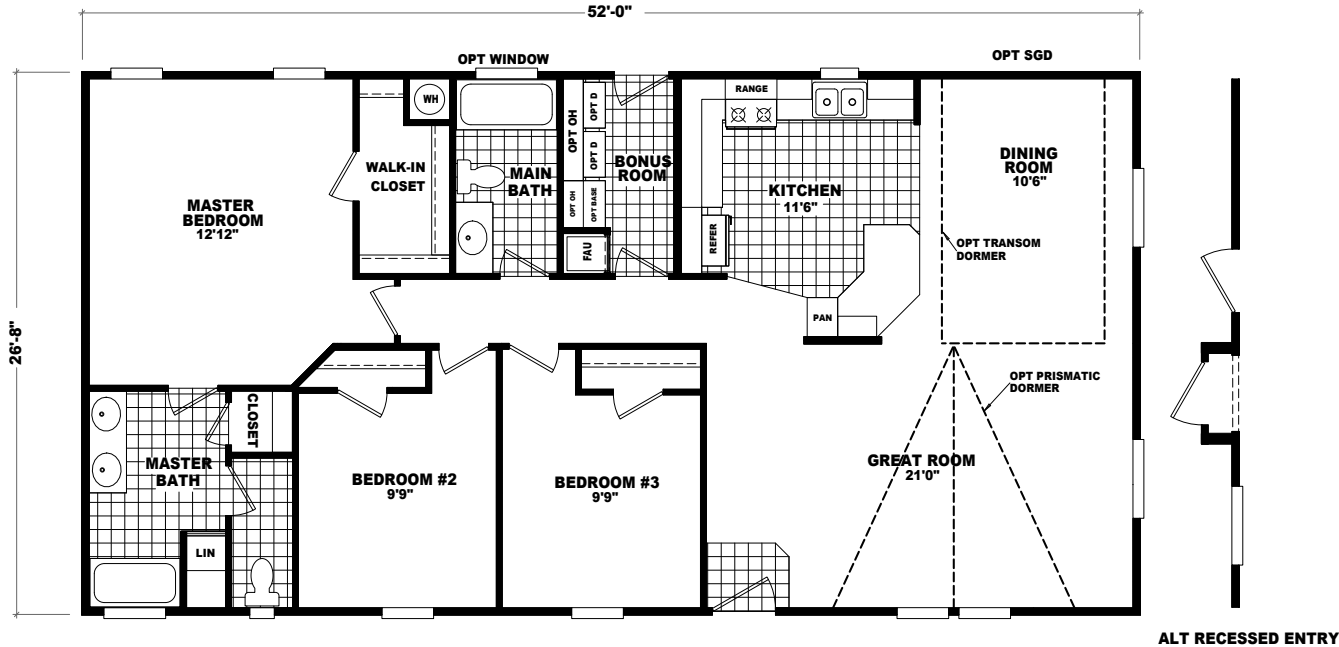

# BUILDER SERIES

**MODEL: LSS-1386A**  
APPROXIMATELY 1386 SQ. FT.  
3 BEDROOM, 2 BATH

OPT FLASH BATH

OPT DEN

W/ALT FRONT DOOR LOCATION

IMPORTANT: Because we continuously update and modify Cavco products it is important for you to know that our brochures and literature are for illustrative purposes only. All information contained herein may vary from the actual home we build. Dimensions are nominal and length and width measurements are from exterior wall to exterior wall. The right is reserved to make changes at any time, without notice or obligation, in prices, colors, materials, specifications, features and models. Please check with your retailer for specific information about the home you select. (Add approximately four feet to determine transportable length.)  
©2008 Cavco Industries, Inc. | All Rights Reserved | cavco.com