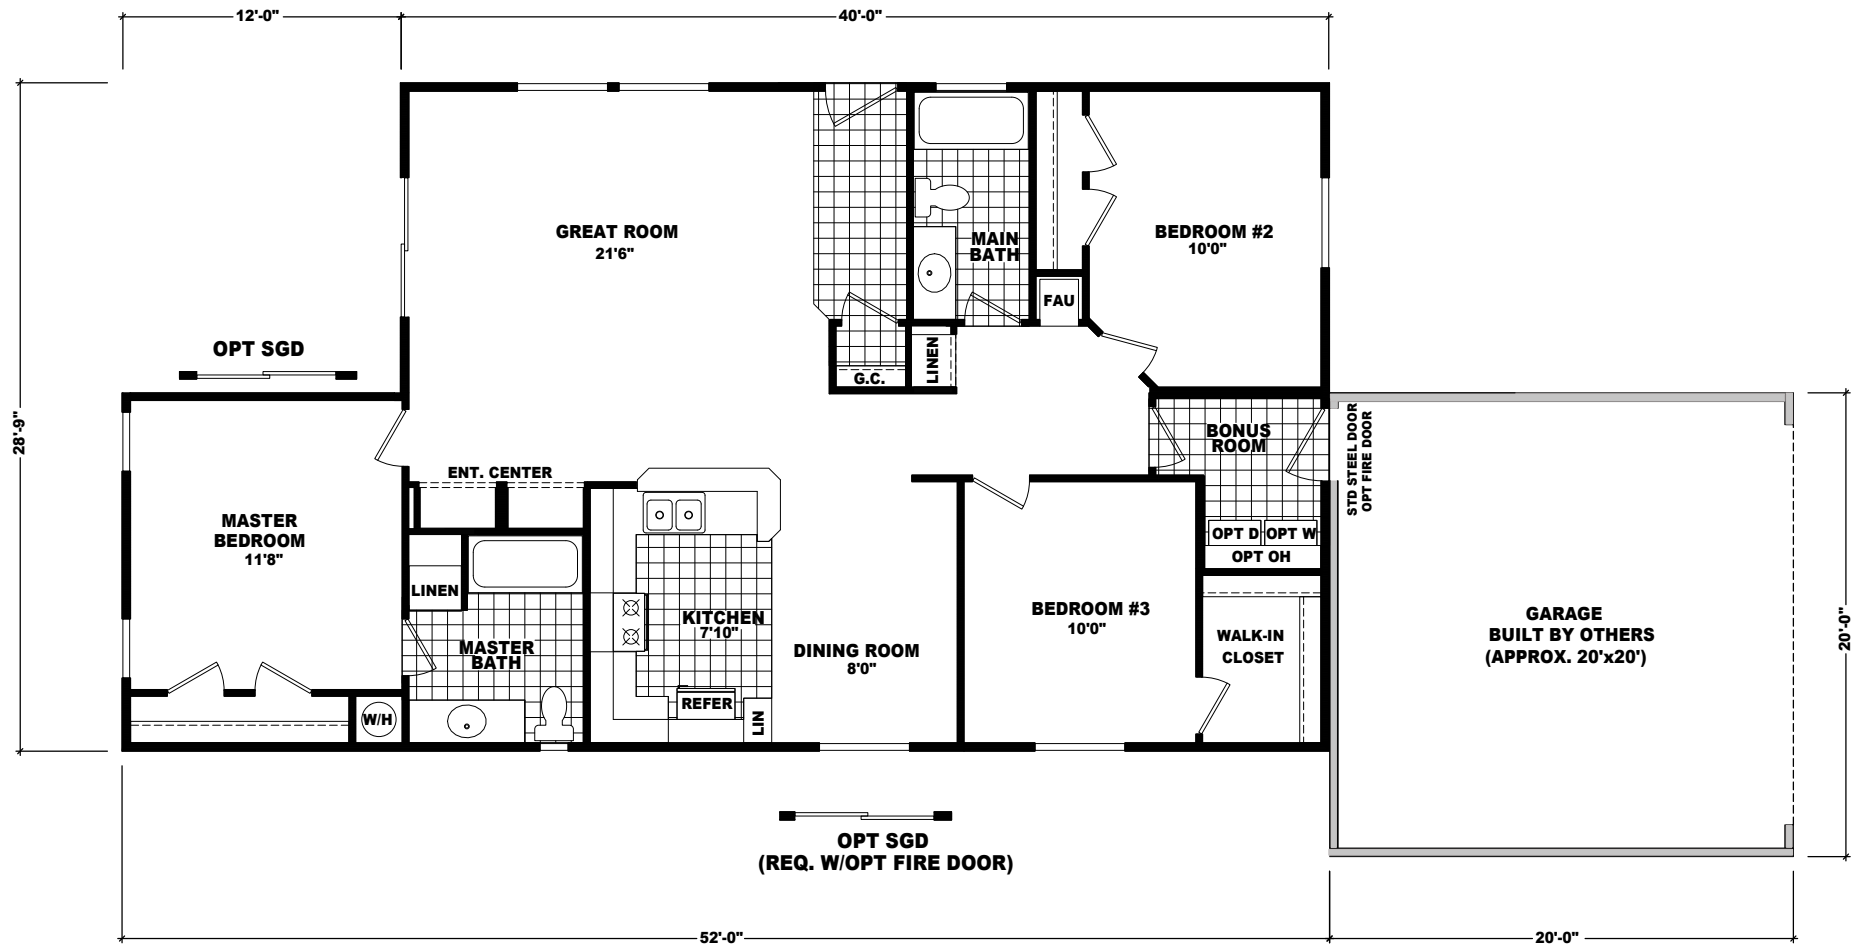

BUILDER SERIES

MODEL: LSS-1335A
 APPROXIMATELY 1335 SQ. FT.
 3 BEDROOM, 2 BATH

IMPORTANT: Because we continuously update and modify Cavco products it is important for you to know that our brochures and literature are for illustrative purposes only. All information contained herein may vary from the actual home we build. Dimensions are nominal and length and width measurements are from exterior wall to exterior wall. The right is reserved to make changes at any time, without notice or obligation, in prices, colors, materials, specifications, features and models. Please check with your retailer for specific information about the home you select. (Add approximately four feet to determine transportable length.)
 ©2008 Cavco Industries, Inc. | All Rights Reserved | cavco.com

This home uses the LS Standard Features.
 For more information, please visit:
www.cavcohomes.com/litchfieldlimited