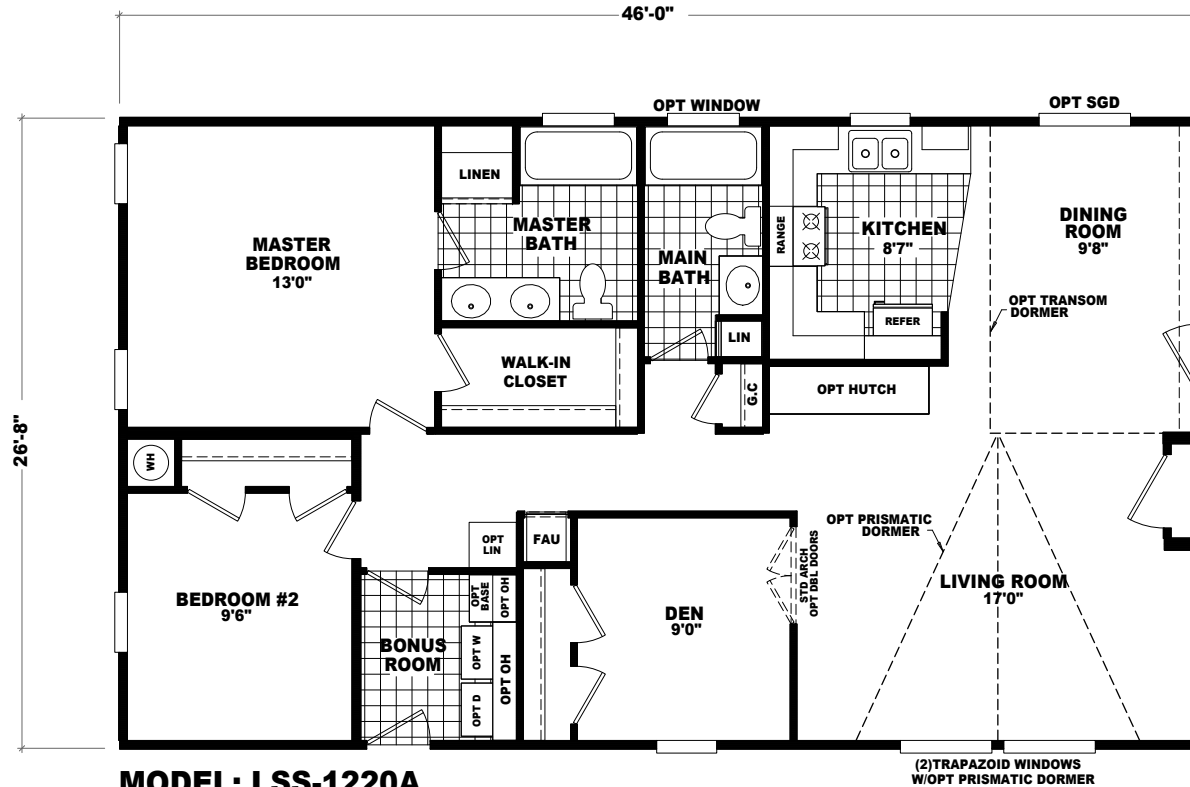

# BUILDER SERIES

**MODEL: LSS-1220A**  
APPROXIMATELY 1220 SQ. FT.  
2 BEDROOM, 2 BATH

**OPT BEDROOM #3**  
(REPLACES DEN)

**ALT BATH**

IMPORTANT: Because we continuously update and modify Cavco products it is important for you to know that our brochures and literature are for illustrative purposes only. All information contained herein may vary from the actual home we build. Dimensions are nominal and length and width measurements are from exterior wall to exterior wall. The right is reserved to make changes at any time, without notice or obligation, in prices, colors, materials, specifications, features and models. Please check with your retailer for specific information about the home you select. (Add approximately four feet to determine transportable length.)  
©2008 Cavco Industries, Inc. | All Rights Reserved | cavco.com