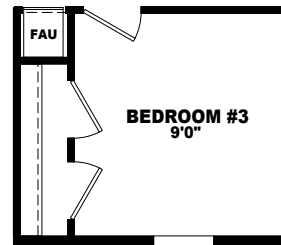

# BUILDER SERIES

**MODEL: LSS-1220A**  
APPROXIMATELY 1220 SQ. FT.  
2 BEDROOM, 2 BATH

**OPT BEDROOM #3**  
(REPLACES DEN)

**ALT BATH**

IMPORTANT: Because we continuously update and modify Cavco products it is important for you to know that our brochures and literature are for illustrative purposes only. All information contained herein may vary from the actual home we build. Dimensions are nominal and length and width measurements are from exterior wall to exterior wall. The right is reserved to make changes at any time, without notice or obligation, in prices, colors, materials, specifications, features and models. Please check with your retailer for specific information about the home you select. (Add approximately four feet to determine transportable length.)  
©2008 Cavco Industries, Inc. | All Rights Reserved | cavco.com