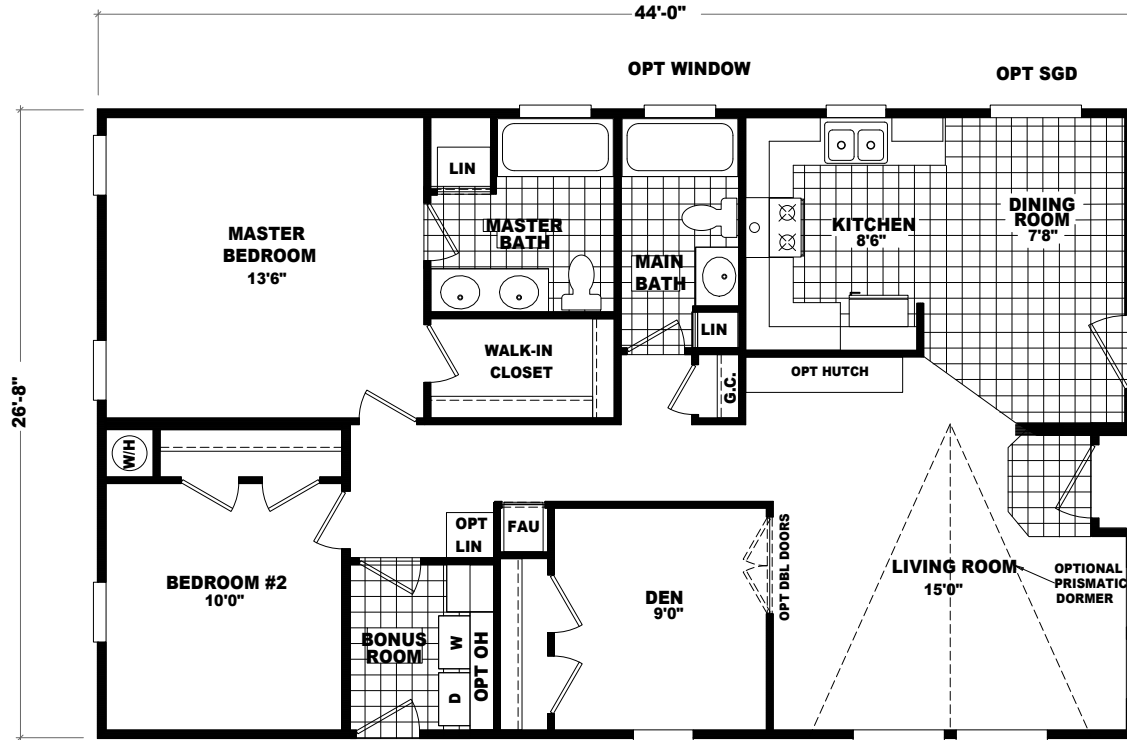

BUILDER SERIES

MODEL: LSS-1180A
APPROXIMATELY 1173 SQ. FT.
2 BEDROOM, 2 BATH

OPT BEDROOM #3

ALT GT BATH

IMPORTANT: Because we continuously update and modify Cavco products it is important for you to know that our brochures and literature are for illustrative purposes only. All information contained herein may vary from the actual home we build. Dimensions are nominal and length and width measurements are from exterior wall to exterior wall. The right is reserved to make changes at any time, without notice or obligation, in prices, colors, materials, specifications, features and models. Please check with your retailer for specific information about the home you select. (Add approximately four feet to determine transportable length.)
©2008 Cavco Industries, Inc. | All Rights Reserved | cavco.com