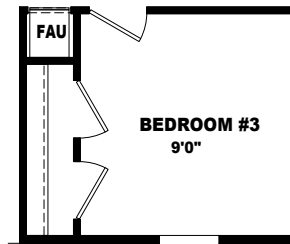

BUILDER SERIES

MODEL: LSS-1180A
APPROXIMATELY 1173 SQ. FT.
2 BEDROOM, 2 BATH

OPT BEDROOM #3

ALT GT BATH

IMPORTANT: Because we continuously update and modify Cavco products it is important for you to know that our brochures and literature are for illustrative purposes only. All information contained herein may vary from the actual home we build. Dimensions are nominal and length and width measurements are from exterior wall to exterior wall. The right is reserved to make changes at any time, without notice or obligation, in prices, colors, materials, specifications, features and models. Please check with your retailer for specific information about the home you select. (Add approximately four feet to determine transportable length.)
©2008 Cavco Industries, Inc. | All Rights Reserved | cavco.com