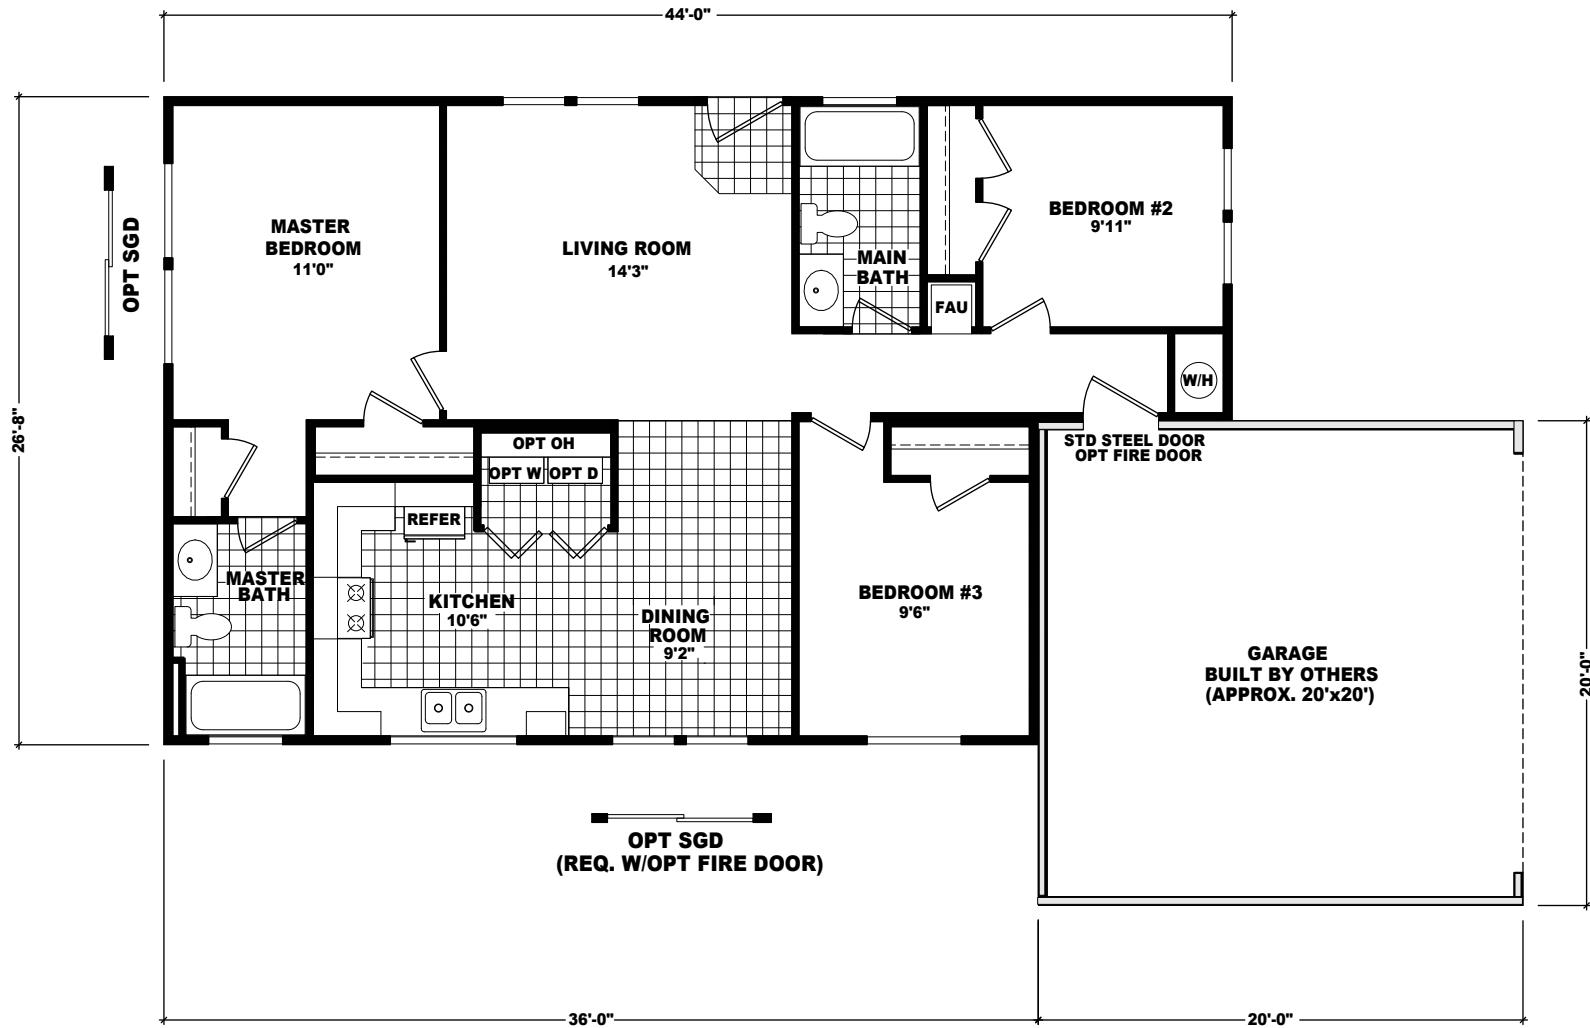

BUILDER SERIES

MODEL: LSS-1067A
 APPROXIMATELY 1067 SQ. FT.
 3 BEDROOM, 2 BATH

IMPORTANT: Because we continuously update and modify Cavco products it is important for you to know that our brochures and literature are for illustrative purposes only. All information contained herein may vary from the actual home we build. Dimensions are nominal and length and width measurements are from exterior wall to exterior wall. The right is reserved to make changes at any time, without notice or obligation, in prices, colors, materials, specifications, features and models. Please check with your retailer for specific information about the home you select. (Add approximately four feet to determine transportable length.)
 ©2008 Cavco Industries, Inc. | All Rights Reserved | cavco.com

This home uses the LS Standard Features.
 For more information, please visit:
www.cavcohomes.com/litchfieldlimited