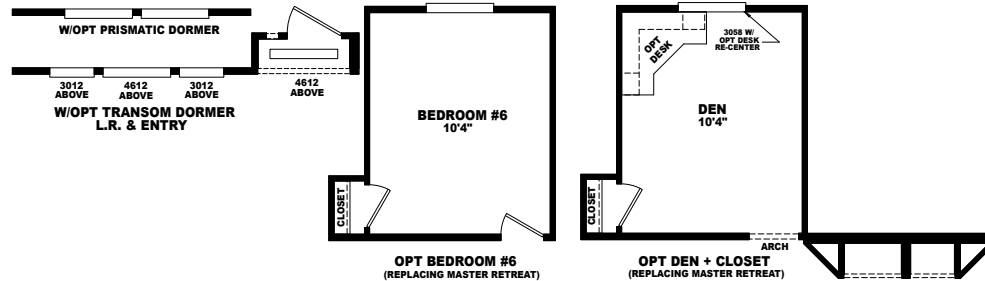

MODEL: LSP-2480A
APPROXIMATELY 2480 SQ. FT.
5 BEDROOM, 3 BATH

OPT ENT CENTER
@ LIVING ROOM REVISED 6/20/05

IMPORTANT: Because we continuously update and modify Cavco products it is important for you to know that our brochures and literature are for illustrative purposes only. All information contained herein may vary from the actual home we build. Dimensions are nominal and length and width measurements are from exterior wall to exterior wall. The right is reserved to make changes at any time, without notice or obligation, in prices, colors, materials, specifications, features and models. Please check with your retailer for specific information about the home you select. (Add approximately four feet to determine transportable length.)
©2008 Cavco Industries, Inc. | All Rights Reserved | cavco.com