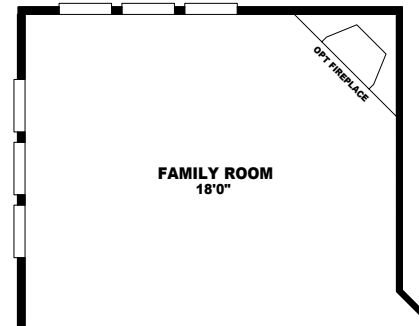

2-TRAPAZOID WINDOWS ABOVE
W/OPT PRISMATIC DORMER

MODEL: LS-3276V
APPROXIMATELY 2328 SQ. FT.
4 BEDROOM, 2 1/2 BATH

OPT FIREPLACE & ENTERTAINMENT CENTER

W/OPT FIREPLACE ONLY