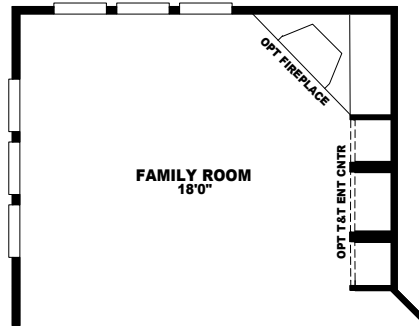

2-TRAPAZOID WINDOWS ABOVE
W/OPT PRISMATIC DORMER

MODEL: LS-3276V
APPROXIMATELY 2328 SQ. FT.
4 BEDROOM, 2 1/2 BATH

OPT FIREPLACE & ENTERTAINMENT CENTER

W/OPT FIREPLACE ONLY