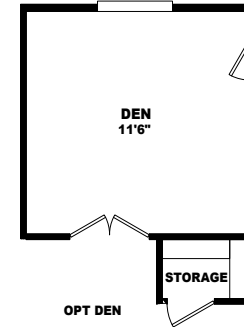

LS SERIES

LS Series

Model: LS-3272Z

4 Bedrooms | 2 Bathrooms | 2207 Square Feet

built by:
CavcoWest

OPT FIREPLACE & SHELVES

MODEL: LS-3272Z

APPROXIMATELY 2207 SQ. FT.

4 BEDROOM, 2 BATH

ALT MASTER BATH

W/OPT PRISMATIC DORMER

W/OPT TRANSOM DORMER

W/OPT MEDIA CENTER

OPT 3-SIDED FIREPLACE

OPT BEDROOM #5 REPLACES FAMILY ROOM

OPT DEN