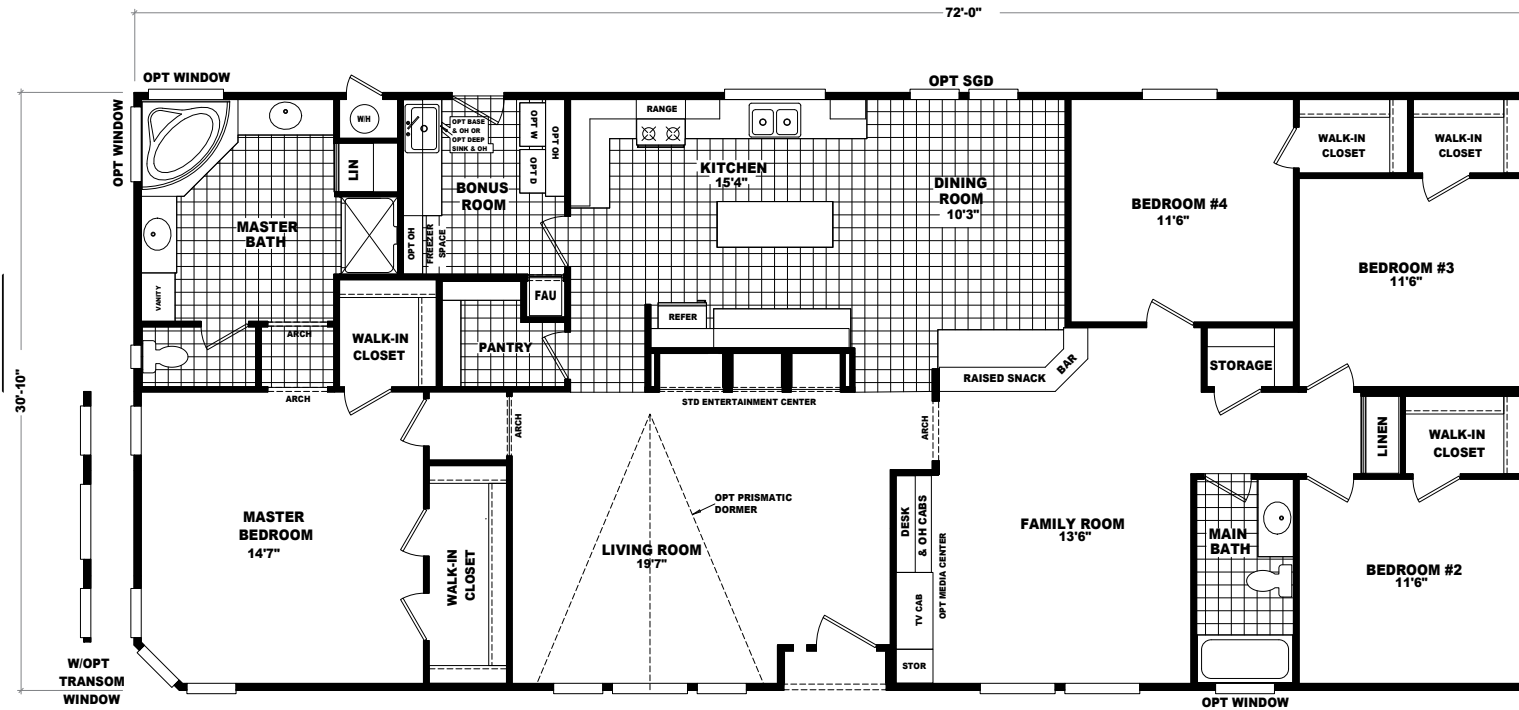

LS SERIES

LS Series

Model: LS-3272Z

4 Bedrooms | 2 Bathrooms | 2207 Square Feet

built by:
CavcoWest

OPT FIREPLACE & SHELVES

MODEL: LS-3272Z

APPROXIMATELY 2207 SQ. FT.

4 BEDROOM, 2 BATH

ALT MASTER BATH

W/OPT PRISMATIC DORMER

W/OPT TRANSOM DORMER

W/OPT MEDIA CENTER

OPT 3-SIDED FIREPLACE

OPT BEDROOM #5 REPLACES FAMILY ROOM

OPT DEN