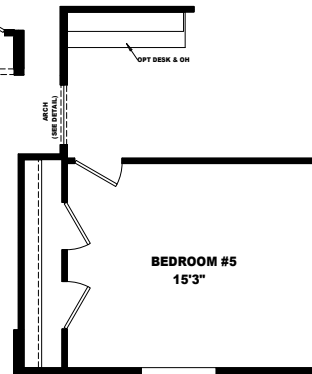

LS SERIES

LS Series

Model: LS-3272Z

4 Bedrooms | 2 Bathrooms | 2207 Square Feet

built by:
CavcoWest

OPT FIREPLACE & SHELVES

MODEL: LS-3272Z

APPROXIMATELY 2207 SQ. FT.

4 BEDROOM, 2 BATH

ALT MASTER BATH

W/OPT PRISMATIC DORMER

W/OPT TRANSOM DORMER

W/OPT MEDIA CENTER

OPT 3-SIDED FIREPLACE

OPT BEDROOM #5 REPLACES FAMILY ROOM

OPT DEN