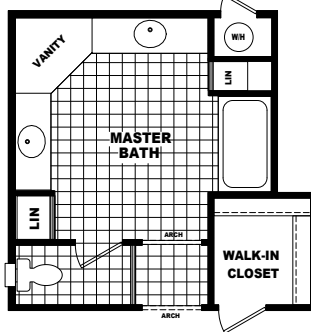

LS SERIES

LS Series

Model: LS-3272Z

4 Bedrooms | 2 Bathrooms | 2207 Square Feet

built by:
CavcoWest

OPT FIREPLACE & SHELVES

MODEL: LS-3272Z

APPROXIMATELY 2207 SQ. FT.

4 BEDROOM, 2 BATH

ALT MASTER BATH

W/OPT PRISMATIC DORMER

W/OPT TRANSOM DORMER

W/OPT MEDIA CENTER

OPT 3-SIDED FIREPLACE

OPT BEDROOM #5 REPLACES FAMILY ROOM

OPT DEN