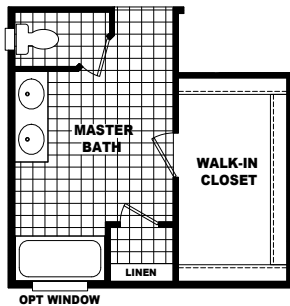

MODEL: LS-3272B
APPROXIMATELY 2214 SQ. FT.
3 BEDROOM, 2 BATH

ALT MASTER BATH

OPT BEDROOM #4

IMPORTANT: Because we continuously update and modify Cavco products it is important for you to know that our brochures and literature are for illustrative purposes only. All information contained herein may vary from the actual home we build. Dimensions are nominal and length and width measurements are from exterior wall to exterior wall. The right is reserved to make changes at any time, without notice or obligation, in prices, colors, materials, specifications, features and models. Please check with your retailer for specific information about the home you select. (Add approximately four feet to determine transportable length.)
©2008 Cavco Industries, Inc. | All Rights Reserved | cavco.com