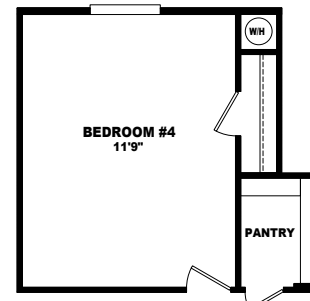

MODEL: LS-3272B
APPROXIMATELY 2214 SQ. FT.
3 BEDROOM, 2 BATH

ALT MASTER BATH

OPT BEDROOM #4

IMPORTANT: Because we continuously update and modify Cavco products it is important for you to know that our brochures and literature are for illustrative purposes only. All information contained herein may vary from the actual home we build. Dimensions are nominal and length and width measurements are from exterior wall to exterior wall. The right is reserved to make changes at any time, without notice or obligation, in prices, colors, materials, specifications, features and models. Please check with your retailer for specific information about the home you select. (Add approximately four feet to determine transportable length.)
©2008 Cavco Industries, Inc. | All Rights Reserved | cavco.com