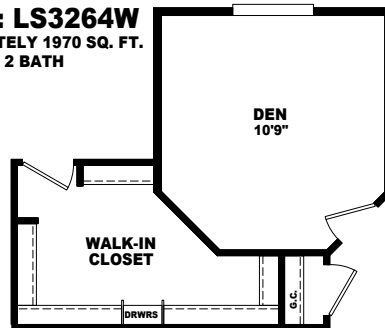

1824 ABOVE
Transom Widow with Doghouse Dormer

3012 ABOVE 3012 ABOVE 3012 ABOVE
Transom Widows with Tower Dormer

1824 ABOVE
Transom Widow with Doghouse Dormer

MODEL: LS3264W
APPROXIMATELY 1970 SQ. FT.
3 BEDROOM, 2 BATH

OPT DEN & MSTR WALK IN CLOSET