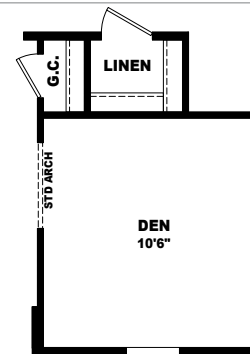

MODEL: LS-3264V
APPROXIMATELY 1972 SQ. FT.
4 BEDROOM, 2 BATH

ALT MASTER BATH

OPT DEN