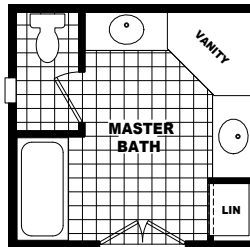

MODEL: LS-3264V
APPROXIMATELY 1972 SQ. FT.
4 BEDROOM, 2 BATH

ALT MASTER BATH

OPT DEN