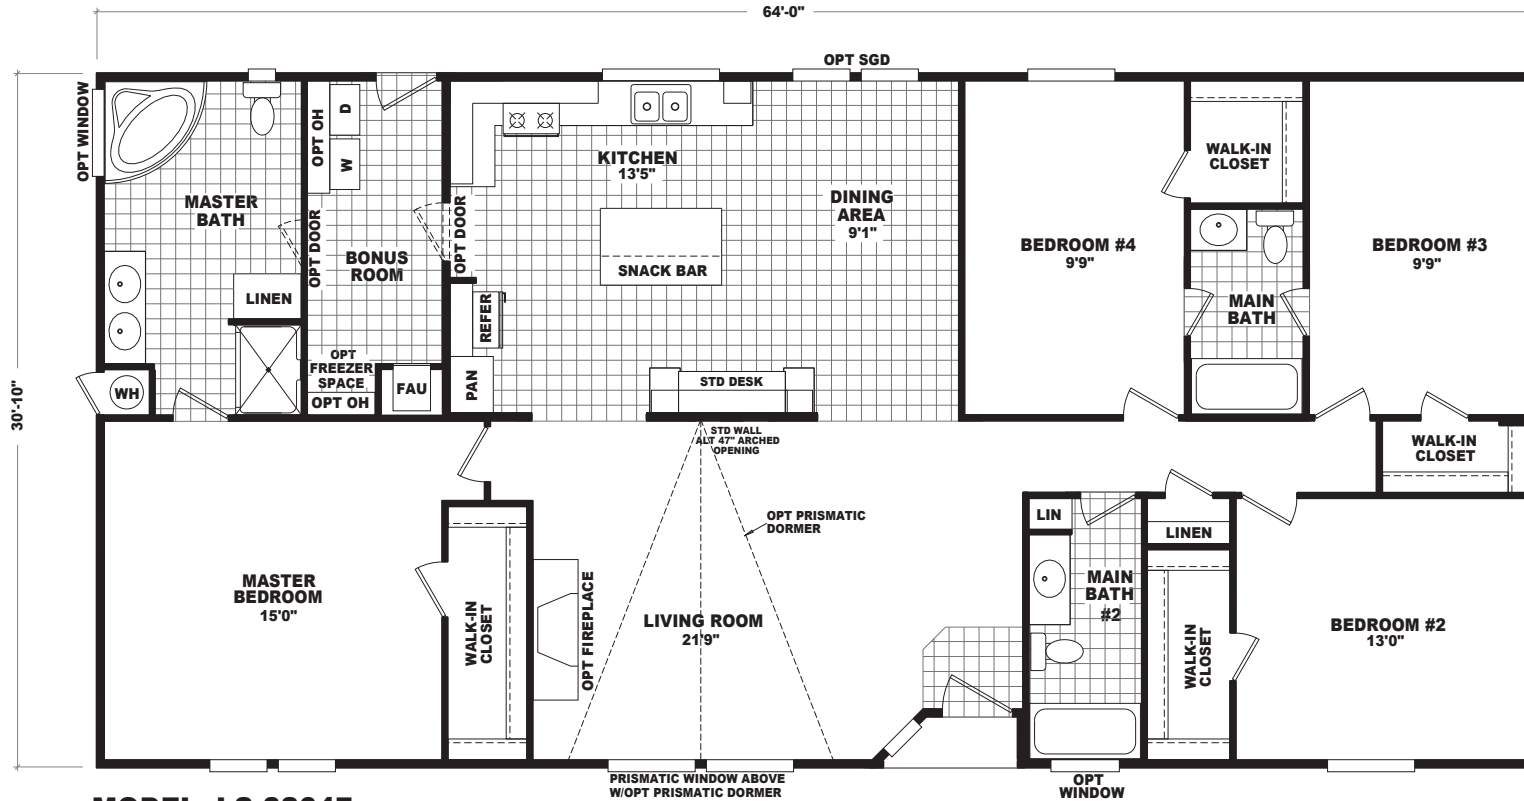

ALT MASTER BATH

ALT DEN

MODEL: LS-3264F
 APPROXIMATELY 1967 SQ. FT.
 4 BEDROOM. 3 BATH

REVISED 12/14/06

* OPT WINDOW INTERFERES
 W/ COLUMN ON ELEVATION