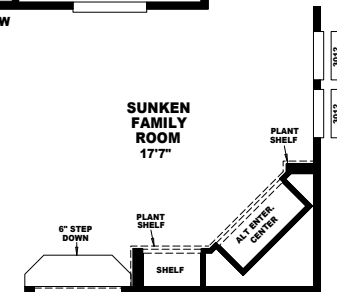

MODEL: LS3260ADF
APPROXIMATELY 1838 SQ. FT.
3 BEDROOM, 2 BATH

W/OPT TOWER DORMER
(AVAILABLE W/ 4:12 ROOF ONLY)

ALT KITCHEN #1

ALT KITCHEN #2

ALT ENTERTAINMENT CENTER @
SUNKEN FAMILY ROOM

IMPORTANT: Because we continuously update and modify Cavco products it is important for you to know that our brochures and literature are for illustrative purposes only. All information contained herein may vary from the actual home we build. Dimensions are nominal and length and width measurements are from exterior wall to exterior wall. The right is reserved to make changes at any time, without notice or obligation, in prices, colors, materials, specifications, features and models. Please check with your retailer for specific information about the home you select. (Add approximately four feet to determine transportable length.)
©2008 Cavco Industries, Inc. | All Rights Reserved | cavco.com