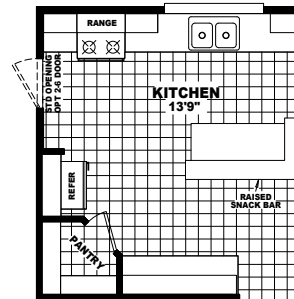

MODEL: LS3260ADF
APPROXIMATELY 1838 SQ. FT.
3 BEDROOM, 2 BATH

W/OPT TOWER DORMER
(AVAILABLE W/ 4:12 ROOF ONLY)

ALT KITCHEN #1

ALT KITCHEN #2

ALT ENTERTAINMENT CENTER @
SUNKEN FAMILY ROOM

IMPORTANT: Because we continuously update and modify Cavco products it is important for you to know that our brochures and literature are for illustrative purposes only. All information contained herein may vary from the actual home we build. Dimensions are nominal and length and width measurements are from exterior wall to exterior wall. The right is reserved to make changes at any time, without notice or obligation, in prices, colors, materials, specifications, features and models. Please check with your retailer for specific information about the home you select. (Add approximately four feet to determine transportable length.)
©2008 Cavco Industries, Inc. | All Rights Reserved | cavco.com