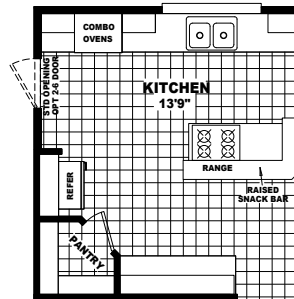

MODEL: LS3260ADF
APPROXIMATELY 1838 SQ. FT.
3 BEDROOM, 2 BATH

W/OPT TOWER DORMER
(AVAILABLE W/ 4:12 ROOF ONLY)

ALT KITCHEN #1

ALT KITCHEN #2

ALT ENTERTAINMENT CENTER @
SUNKEN FAMILY ROOM

IMPORTANT: Because we continuously update and modify Cavco products it is important for you to know that our brochures and literature are for illustrative purposes only. All information contained herein may vary from the actual home we build. Dimensions are nominal and length and width measurements are from exterior wall to exterior wall. The right is reserved to make changes at any time, without notice or obligation, in prices, colors, materials, specifications, features and models. Please check with your retailer for specific information about the home you select. (Add approximately four feet to determine transportable length.)
©2008 Cavco Industries, Inc. | All Rights Reserved | cavco.com