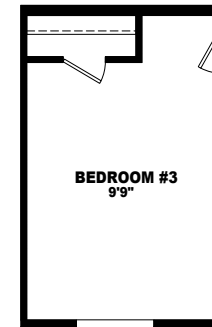

BUILDER SERIES

MODEL: LS-3248K
APPROXIMATELY 1407 SQ. FT.
2 BEDROOM, 2 BATH

OPT DESK AND OH
(REPLACES W/D)

OPT ENT. CENTER @ DEN

OPT BEDROOM #3
(REPLACES DEN)

IMPORTANT: Because we continuously update and modify Cavco products it is important for you to know that our brochures and literature are for illustrative purposes only. All information contained herein may vary from the actual home we build. Dimensions are nominal and length and width measurements are from exterior wall to exterior wall. The right is reserved to make changes at any time, without notice or obligation, in prices, colors, materials, specifications, features and models. Please check with your retailer for specific information about the home you select. (Add approximately four feet to determine transportable length.)
©2008 Cavco Industries, Inc. | All Rights Reserved | cavco.com