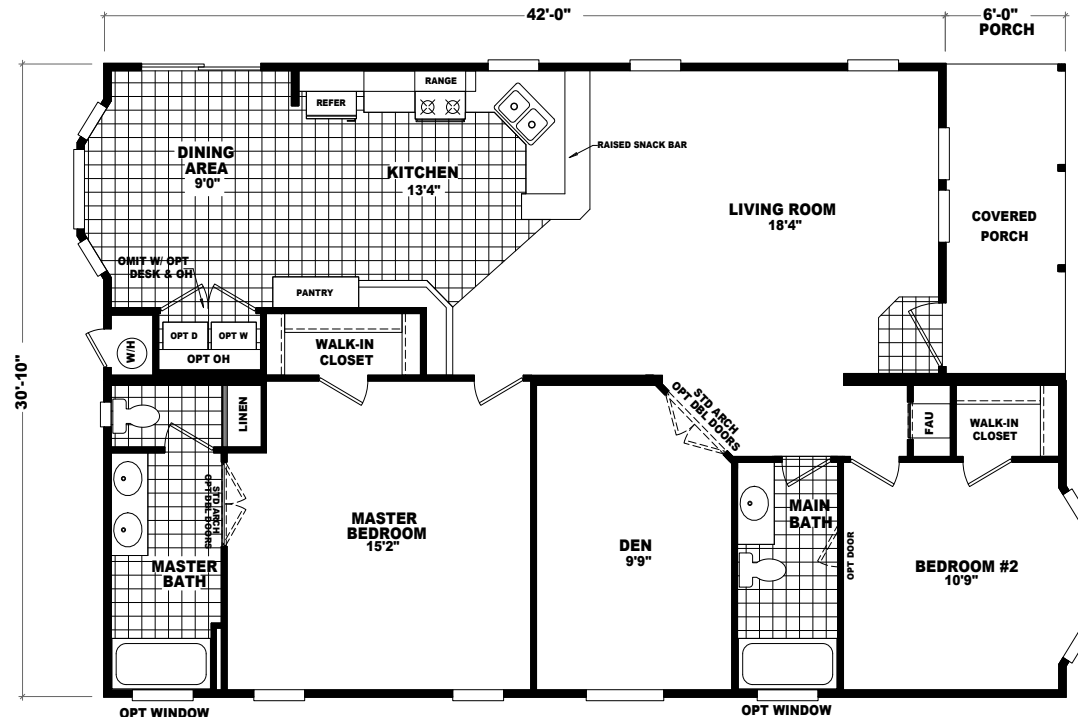

BUILDER SERIES

MODEL: LS-3248K
APPROXIMATELY 1407 SQ. FT.
2 BEDROOM, 2 BATH

OPT DESK AND OH
(REPLACES W/D)

OPT ENT. CENTER @ DEN

OPT BEDROOM #3
(REPLACES DEN)

IMPORTANT: Because we continuously update and modify Cavco products it is important for you to know that our brochures and literature are for illustrative purposes only. All information contained herein may vary from the actual home we build. Dimensions are nominal and length and width measurements are from exterior wall to exterior wall. The right is reserved to make changes at any time, without notice or obligation, in prices, colors, materials, specifications, features and models. Please check with your retailer for specific information about the home you select. (Add approximately four feet to determine transportable length.)
©2008 Cavco Industries, Inc. | All Rights Reserved | cavco.com