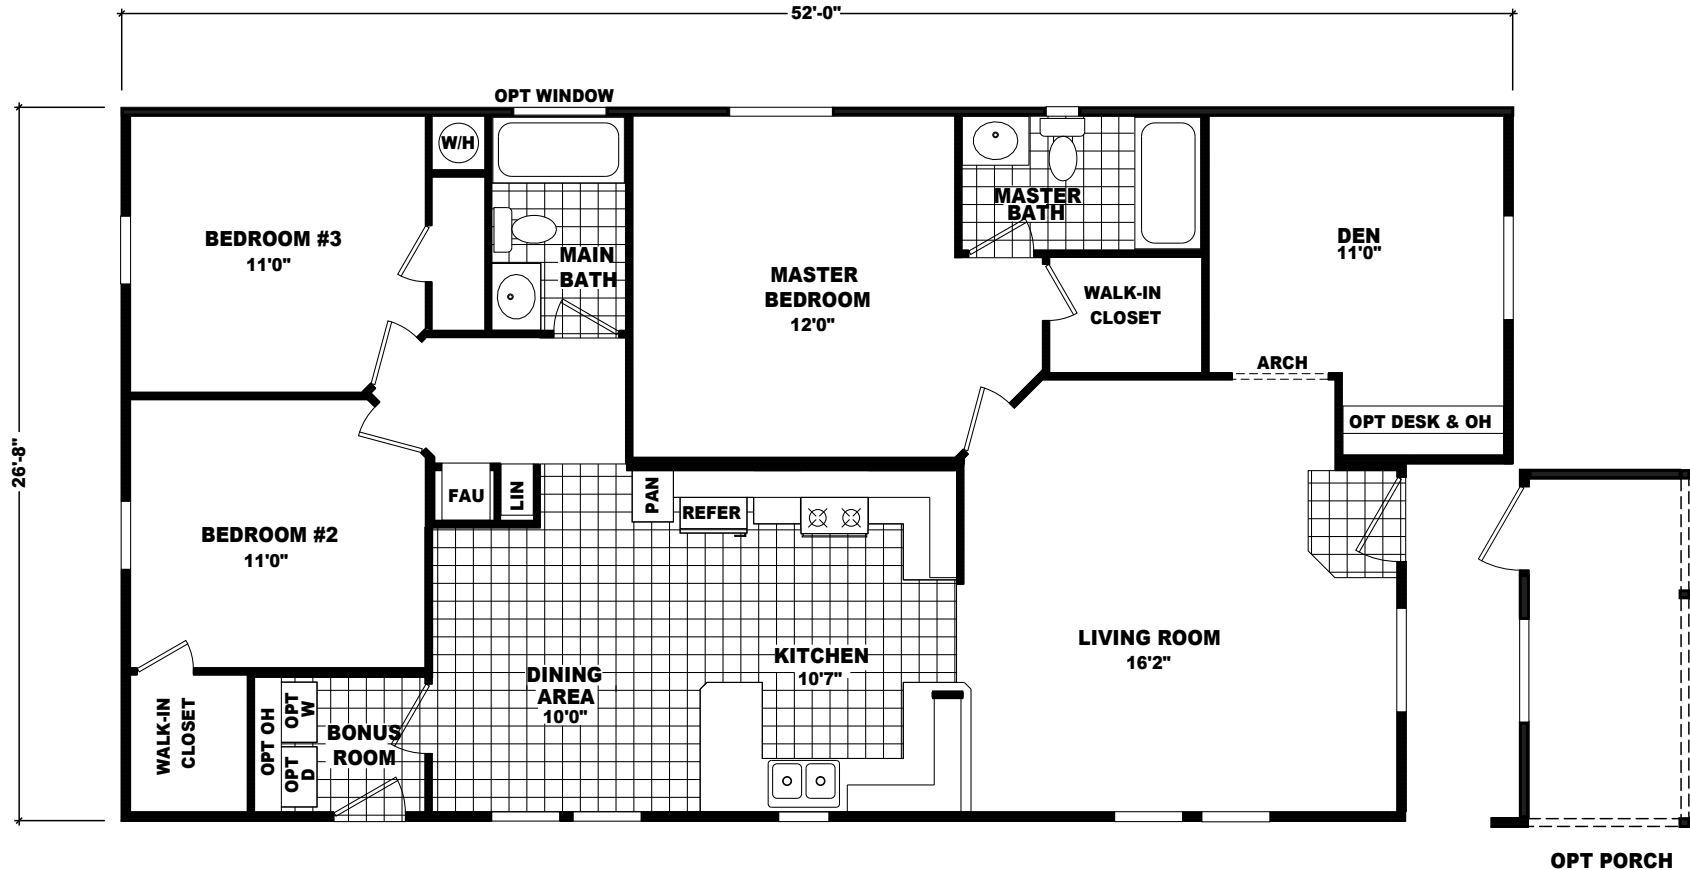

BUILDER SERIES

MODEL : LS-2852G
APPROXIMATELY 1333 SQ. FT.
3 BEDROOM, 2 BATH

ALT MASTER BATH

IMPORTANT: Because we continuously update and modify Cavco products it is important for you to know that our brochures and literature are for illustrative purposes only. All information contained herein may vary from the actual home we build. Dimensions are nominal and length and width measurements are from exterior wall to exterior wall. The right is reserved to make changes at any time, without notice or obligation, in prices, colors, materials, specifications, features and models. Please check with your retailer for specific information about the home you select. (Add approximately four feet to determine transportable length.)
 ©2008 Cavco Industries, Inc. | All Rights Reserved | cavco.com

This home uses the LS Standard Features.
 For more information, please visit:
www.cavcohomes.com/litchfieldlimited