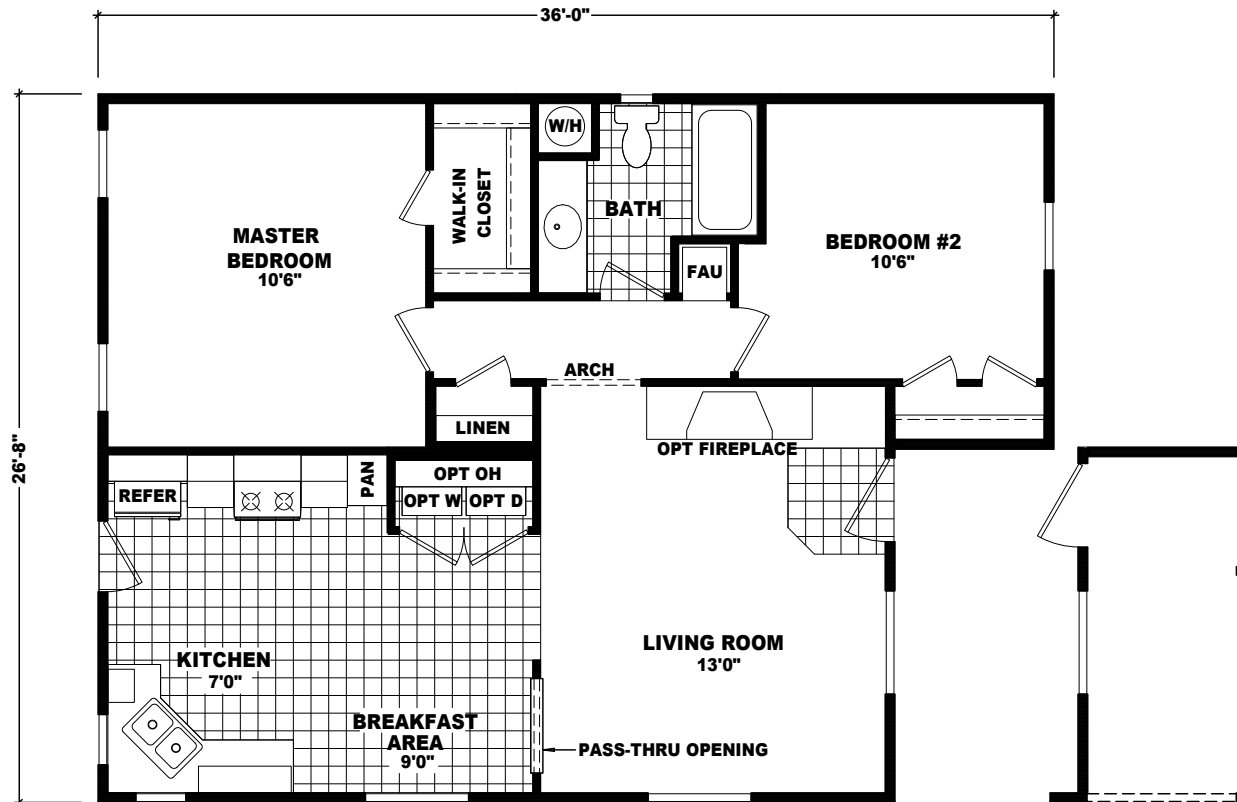

BUILDER SERIES

MODEL: LS-2836A
 APPROXIMATELY 960 SQ. FT.
 2 BEDROOM, 1 BATH

ALT MASTER BATH

OPT PORCH

IMPORTANT: Because we continuously update and modify Cavco products it is important for you to know that our brochures and literature are for illustrative purposes only. All information contained herein may vary from the actual home we build. Dimensions are nominal and length and width measurements are from exterior wall to exterior wall. The right is reserved to make changes at any time, without notice or obligation, in prices, colors, materials, specifications, features and models. Please check with your retailer for specific information about the home you select. (Add approximately four feet to determine transportable length.)
 ©2008 Cavco Industries, Inc. | All Rights Reserved | cavco.com