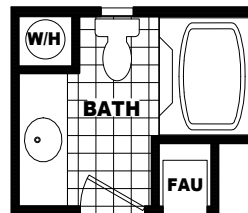

BUILDER SERIES

MODEL: LS-2836A
 APPROXIMATELY 960 SQ. FT.
 2 BEDROOM, 1 BATH

ALT MASTER BATH

OPT PORCH

IMPORTANT: Because we continuously update and modify Cavco products it is important for you to know that our brochures and literature are for illustrative purposes only. All information contained herein may vary from the actual home we build. Dimensions are nominal and length and width measurements are from exterior wall to exterior wall. The right is reserved to make changes at any time, without notice or obligation, in prices, colors, materials, specifications, features and models. Please check with your retailer for specific information about the home you select. (Add approximately four feet to determine transportable length.)
 ©2008 Cavco Industries, Inc. | All Rights Reserved | cavco.com