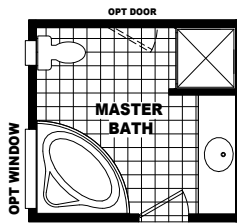

MODEL: GS3642D
APPROXIMATELY 1974 SQ. FT.
4 BEDROOM, 2 BATH

OPT FLASH BATH

IMPORTANT: Because we continuously update and modify Cavco products it is important for you to know that our brochures and literature are for illustrative purposes only. All information contained herein may vary from the actual home we build. Dimensions are nominal and length and width measurements are from exterior wall to exterior wall. The right is reserved to make changes at any time, without notice or obligation, in prices, colors, materials, specifications, features and models. Please check with your retailer for specific information about the home you select. (Add approximately four feet to determine transportable length.)
©2008 Cavco Industries, Inc. | All Rights Reserved | cavco.com