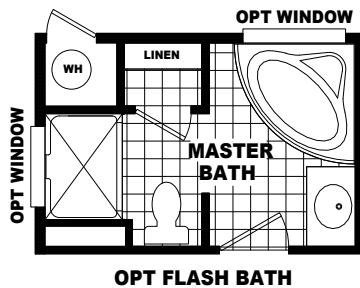

MODEL: GS2604AHR
APPROXIMATELY 1260 SQ. FT.
3 BEDROOM, 2 BATH

* SQ. FT. DOES NOT INCLUDE PORCH

OPT FLASH BATH

IMPORTANT: Because we continuously update and modify Cavco products it is important for you to know that our brochures and literature are for illustrative purposes only. All information contained herein may vary from the actual home we build. Dimensions are nominal and length and width measurements are from exterior wall to exterior wall. The right is reserved to make changes at any time, without notice or obligation, in prices, colors, materials, specifications, features and models. Please check with your retailer for specific information about the home you select. (Add approximately four feet to determine transportable length.)
©2008 Cavco Industries, Inc. | All Rights Reserved | cavco.com