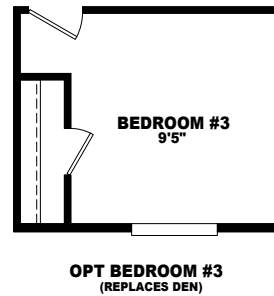

**MODEL: GS258BHR**  
APPROXIMATELY 1387 SQ. FT.  
3 BEDROOM, 2 BATH

\* SQ FT DOES NOT INCLUDE PORCH

IMPORTANT: Because we continuously update and modify Cavco products it is important for you to know that our brochures and literature are for illustrative purposes only. All information contained herein may vary from the actual home we build. Dimensions are nominal and length and width measurements are from exterior wall to exterior wall. The right is reserved to make changes at any time, without notice or obligation, in prices, colors, materials, specifications, features and models. Please check with your retailer for specific information about the home you select. (Add approximately four feet to determine transportable length.)  
©2008 Cavco Industries, Inc. | All Rights Reserved | cavco.com