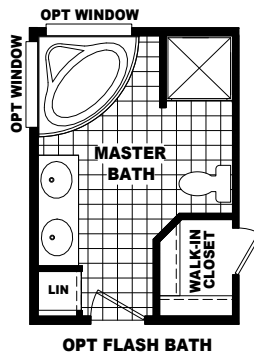

**MODEL: GS258BHR**  
APPROXIMATELY 1387 SQ. FT.  
3 BEDROOM, 2 BATH

\* SQ FT DOES NOT INCLUDE PORCH

IMPORTANT: Because we continuously update and modify Cavco products it is important for you to know that our brochures and literature are for illustrative purposes only. All information contained herein may vary from the actual home we build. Dimensions are nominal and length and width measurements are from exterior wall to exterior wall. The right is reserved to make changes at any time, without notice or obligation, in prices, colors, materials, specifications, features and models. Please check with your retailer for specific information about the home you select. (Add approximately four feet to determine transportable length.)  
©2008 Cavco Industries, Inc. | All Rights Reserved | cavco.com