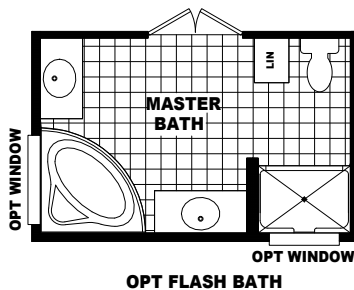

MODEL: GS2588AHR

APPROXIMATELY 1387 SQ. FT. * SQ FT DOES NOT INCLUDE PORCH
3 BEDROOM, 2 BATH

IMPORTANT: Because we continuously update and modify Cavco products it is important for you to know that our brochures and literature are for illustrative purposes only. All information contained herein may vary from the actual home we build. Dimensions are nominal and length and width measurements are from exterior wall to exterior wall. The right is reserved to make changes at any time, without notice or obligation, in prices, colors, materials, specifications, features and models. Please check with your retailer for specific information about the home you select. (Add approximately four feet to determine transportable length.)
©2008 Cavco Industries, Inc. | All Rights Reserved | cavco.com