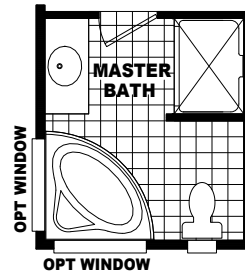

MODEL: GS-2568K

APPROXIMATELY 1493 SQ. FT.
3 BEDROOM, 2 BATH

OPT WALK-IN CLOSET @ LINEN
(REPLACES MSTR BEDROOM RETREAT)

OPT FLASH BATH

OPT BEDROOM #4
(REPLACES FAMILY ROOM)