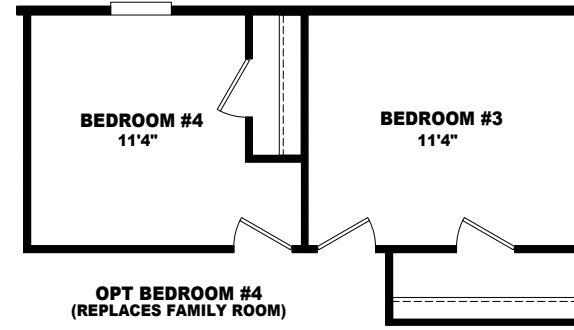

MODEL: GS-2568K

APPROXIMATELY 1493 SQ. FT.
3 BEDROOM, 2 BATH

OPT WALK-IN CLOSET @ LINEN
(REPLACES MSTR BEDROOM RETREAT)

OPT FLASH BATH

OPT BEDROOM #4
(REPLACES FAMILY ROOM)