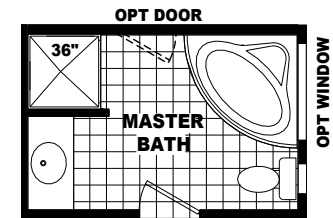

ALT BONUS ROOM

OPT MASTER BATH

MODEL : GS-2488C
APPROXIMATELY 1280 SQ. FT.
3 BEDROOM, 2 BATH

IMPORTANT: Because we continuously update and modify Cavco products it is important for you to know that our brochures and literature are for illustrative purposes only. All information contained herein may vary from the actual home we build. Dimensions are nominal and length and width measurements are from exterior wall to exterior wall. The right is reserved to make changes at any time, without notice or obligation, in prices, colors, materials, specifications, features and models. Please check with your retailer for specific information about the home you select. (Add approximately four feet to determine transportable length.)
©2008 Cavco Industries, Inc. | All Rights Reserved | cavco.com