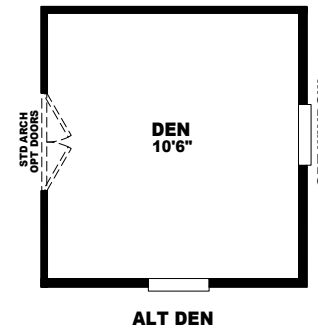

MODEL: GS-2464B
APPROXIMATELY 1050 SQ. FT.
3 BEDROOM, 2 BATH

IMPORTANT: Because we continuously update and modify Cavco products it is important for you to know that our brochures and literature are for illustrative purposes only. All information contained herein may vary from the actual home we build. Dimensions are nominal and length and width measurements are from exterior wall to exterior wall. The right is reserved to make changes at any time, without notice or obligation, in prices, colors, materials, specifications, features and models. Please check with your retailer for specific information about the home you select. (Add approximately four feet to determine transportable length.)
 ©2008 Cavco Industries, Inc. | All Rights Reserved | cavco.com