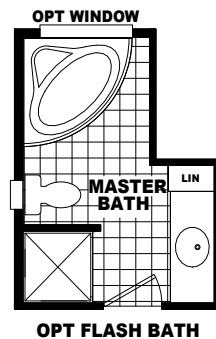

MODEL: GS-2464B
APPROXIMATELY 1050 SQ. FT.
3 BEDROOM, 2 BATH

IMPORTANT: Because we continuously update and modify Cavco products it is important for you to know that our brochures and literature are for illustrative purposes only. All information contained herein may vary from the actual home we build. Dimensions are nominal and length and width measurements are from exterior wall to exterior wall. The right is reserved to make changes at any time, without notice or obligation, in prices, colors, materials, specifications, features and models. Please check with your retailer for specific information about the home you select. (Add approximately four feet to determine transportable length.)
 ©2008 Cavco Industries, Inc. | All Rights Reserved | cavco.com