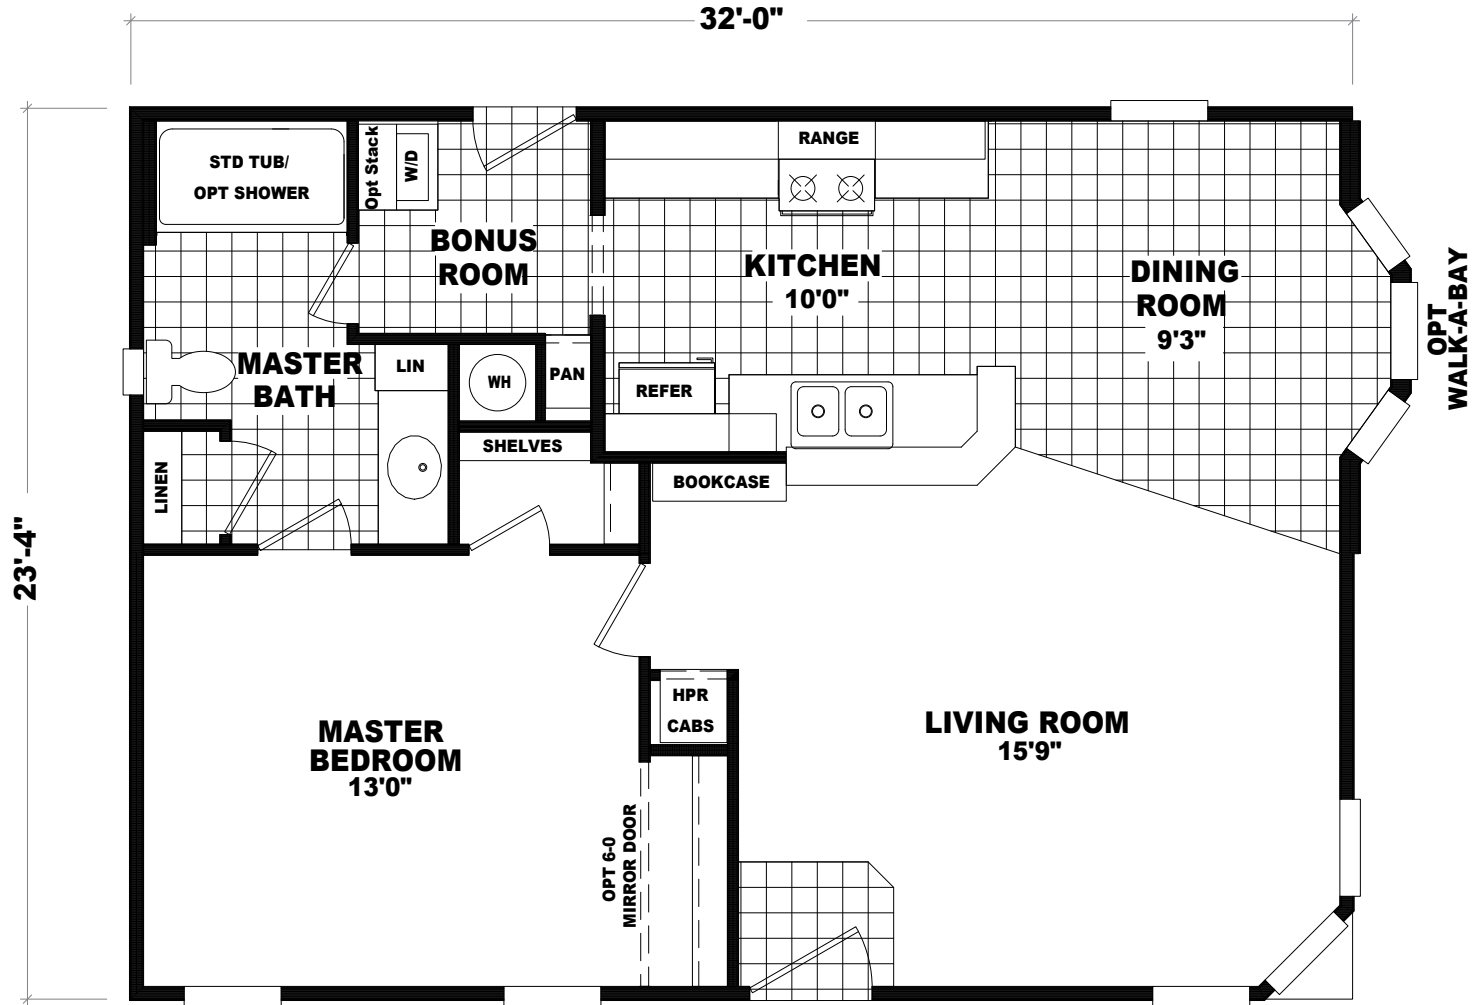

GS 20' & 24'

GS 20' & 24' Wide Series

Model: GS-2324A

1 Bedrooms | 1 Bathrooms | 747 Square Feet

built by:
CavcoWest

MODEL: GS2324A
APPROXIMATELY 747 SQ. FT.
1 BEDROOM, 1 BATH

REVISED 01/29/07