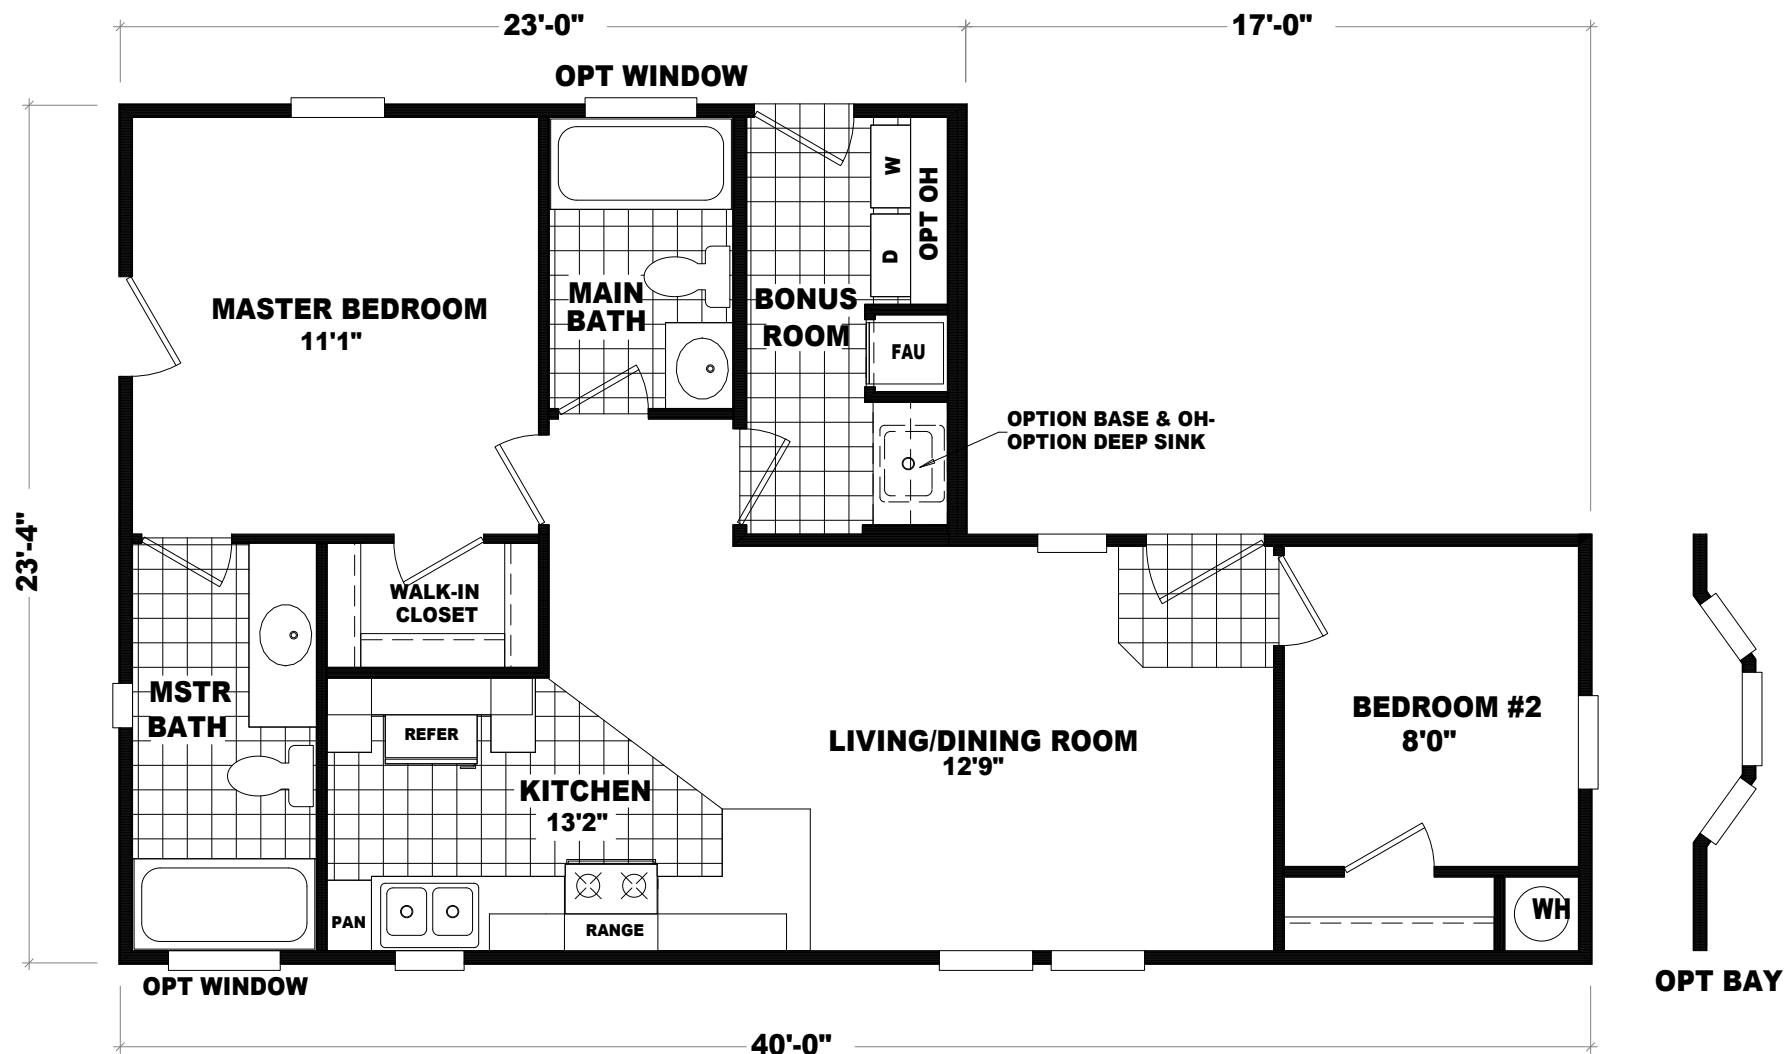

GS 20' & 24'

GS 20' & 24' Wide Series

Model: GS-2234SN

2 Bedrooms | 2 Bathrooms | 735 Square Feet

built by:
CavcoWest

MODEL: GS2234SN
APPROXIMATELY 735 SQ. FT.
2 BEDROOM, 2 BATH