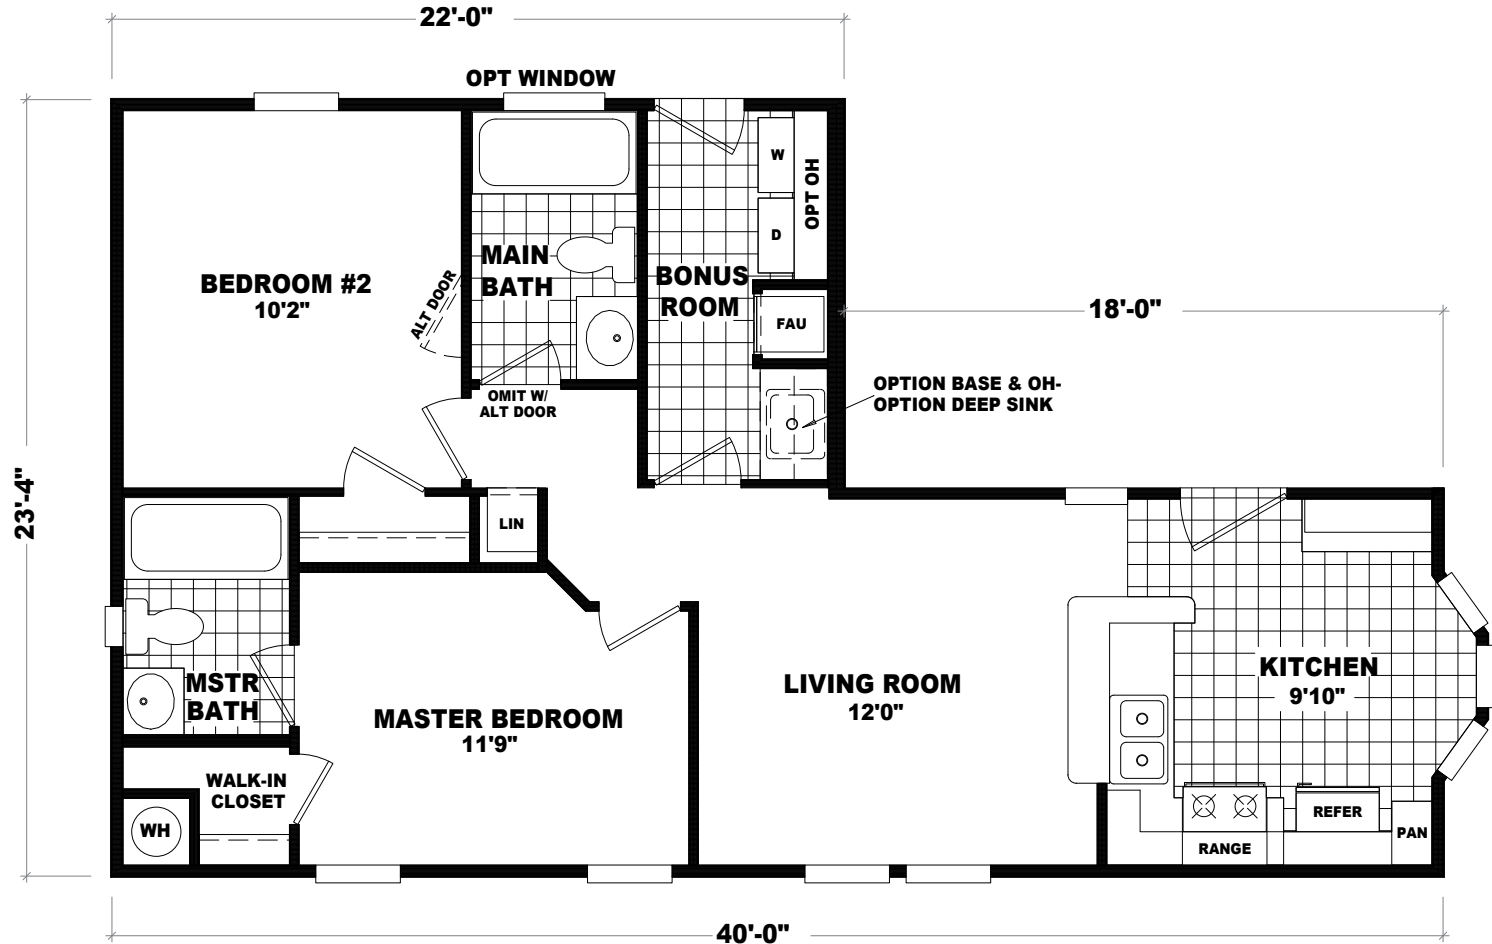

GS 20' & 24'

GS 20' & 24' Wide Series

Model: GS-2224SN

2 Bedrooms | 2 Bathrooms | 730 Square Feet

built by:
CavcoWest

MODEL: GS2224SN

APPROXIMATELY 730 SQ. FT.

2 BEDROOM, 2 BATH