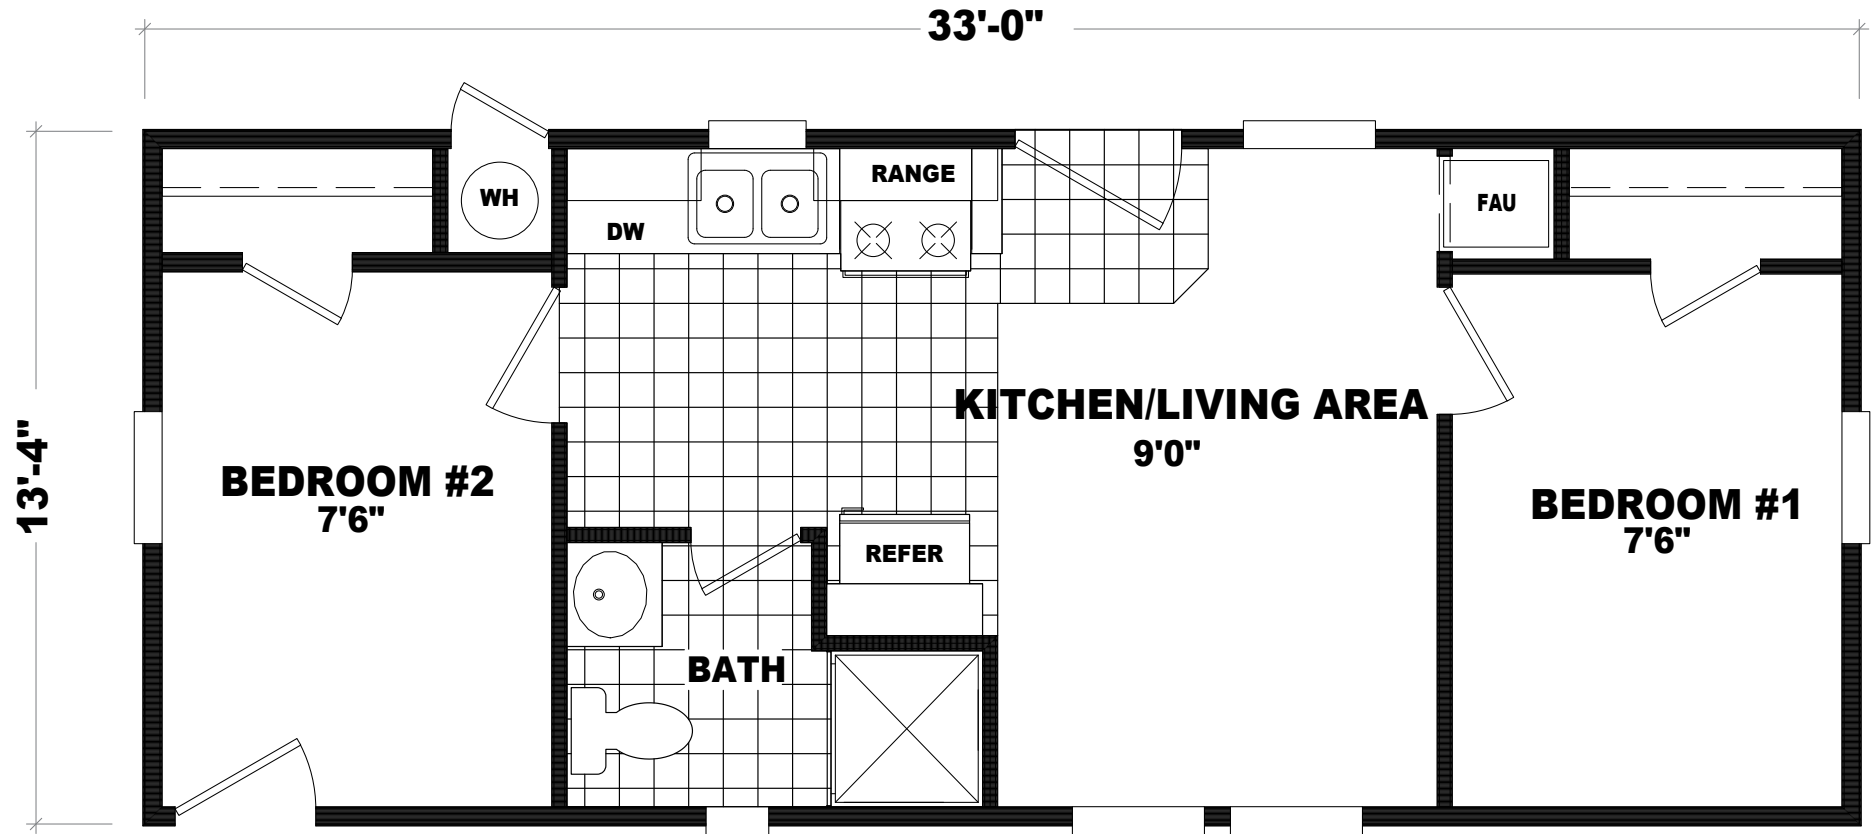

GS Single Section Series

Model: GS-1354A

2 Bedrooms | 2 Bathrooms | 440 Square Feet

MODEL: GS1354A
APPROXIMATELY 440 SQ. FT.
2 BEDROOM, z BATH