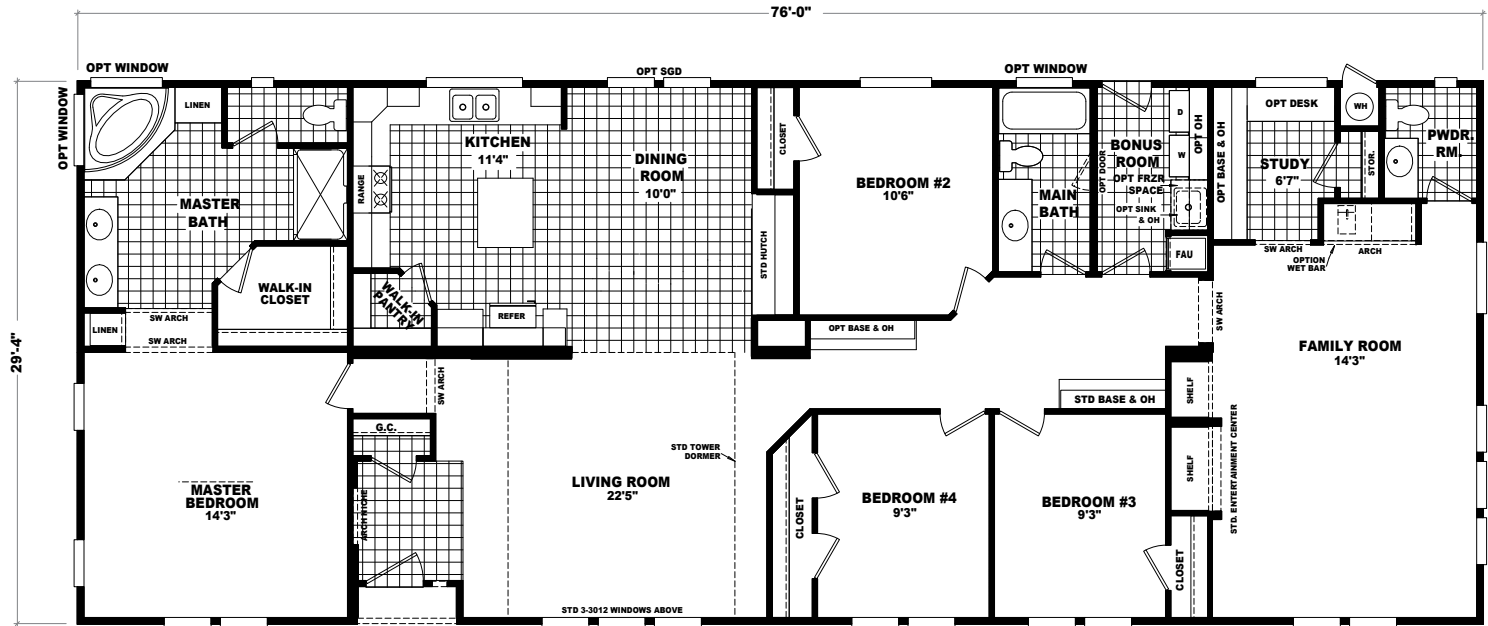

the Estate

HOME SERIES

Cavco Litchfield introduces our most exquisite new lineup of homes.

This series is highly equipped with many standard features that would be optional in other homes. Ten unique floor plans are available and range from 1500 to almost 3000 sq. ft.!

Some of the Standard Features include 39" overhead cabinets, ceramic tile and edge in kitchen and baths, upgraded metal faucets and a tower dormer in living room, baseboard molding, upgraded interior paint, 2x6 exterior walls with upgraded insulation and R-40 roof insulation w/ arch shingles. Plus, a lot more! This is one of the highest end series Cavco has to offer!

Make sure to contact your Cavco Litchfield retailer today!

MODEL: EST-3076A
APPROXIMATELY 2218 SQ. FT.
4 BEDROOM, 2 BATH

REVISED 11/20/08

OPT DEN W/DESK
(CAPE COD DORMER NA)

OPT DEN
(CAPE COD DORMER NA)

OPT FIREPLACE
@ FAMILY ROOM