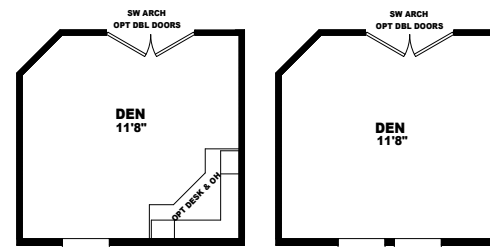

the Estate

HOME SERIES

Cavco Litchfield introduces our most exquisite new lineup of homes.

This series is highly equipped with many standard features that would be optional in other homes. Ten unique floor plans are available and range from 1500 to almost 3000 sq. ft.!

Make sure to contact your Cavco Litchfield retailer today!

MODEL: EST-3076A
APPROXIMATELY 2218 SQ. FT.
4 BEDROOM, 2 BATH

REVISED 11/20/08

OPT DEN W/DESK
(CAPE COD DORMER NA)

OPT DEN
(CAPE COD DORMER NA)

OPT FIREPLACE
@ FAMILY ROOM