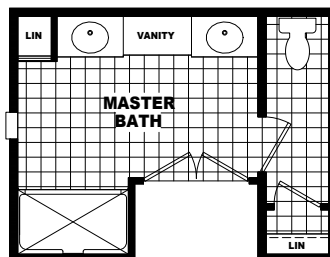

MODEL: EST3064A
APPROXIMATELY 1812 SQ. FT.
2 BEDROOM/DEN, 2 BATH

REVISED 11/20/08

ALT MASTER BATH

OPT BEDROOM #3
REPLACES DEN