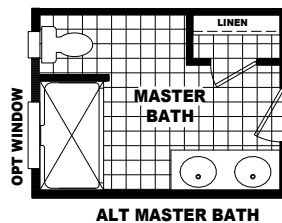

MODEL: EST3056A
APPROXIMATELY 1632 SQ. FT.
3 BEDROOM, 2 BATH

ALT MASTER BATH

ALT BONUS ROOM

OPT DEN
REPLACES BEDROOM #3