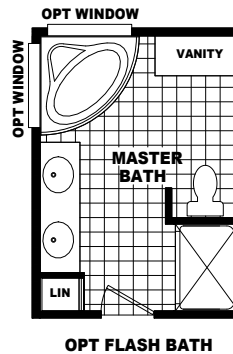

MODEL: DEV-1414A
 APPROXIMATELY 1413 SQ. FT.
 2 BEDROOM, 2 BATH

IMPORTANT: Because we continuously update and modify Cavco products it is important for you to know that our brochures and literature are for illustrative purposes only. All information contained herein may vary from the actual home we build. Dimensions are nominal and length and width measurements are from exterior wall to exterior wall. The right is reserved to make changes at any time, without notice or obligation, in prices, colors, materials, specifications, features and models. Please check with your retailer for specific information about the home you select. (Add approximately four feet to determine transportable length.)
 ©2008 Cavco Industries, Inc. | All Rights Reserved | cavco.com