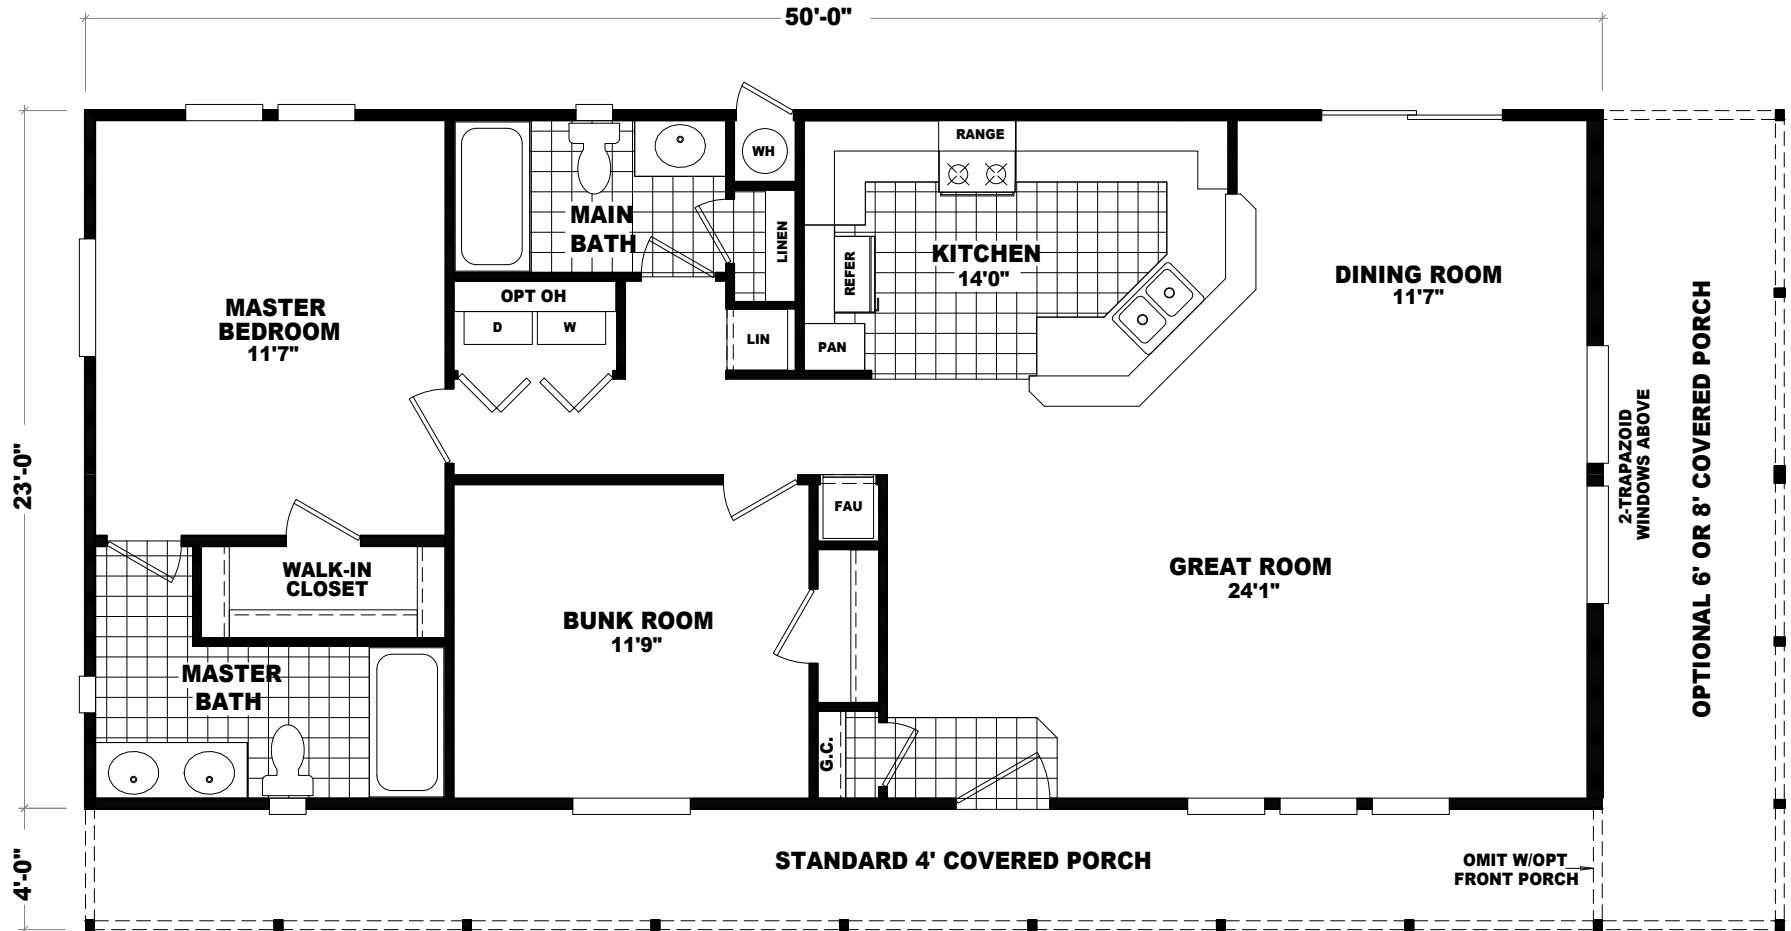

Cedar Valley Cabins

Model: CVC-2850S

2 Bedrooms | 2 Bathrooms | 1104 Square Feet

MODEL: CVC2850S

APPROXIMATELY 1104 SQ. FT.
2 BEDROOM, 2 BATH

*** ALL PORCH RAILS
ARE OPTIONAL**

*** SQ FT DOES NOT
INCLUDE PORCHES**