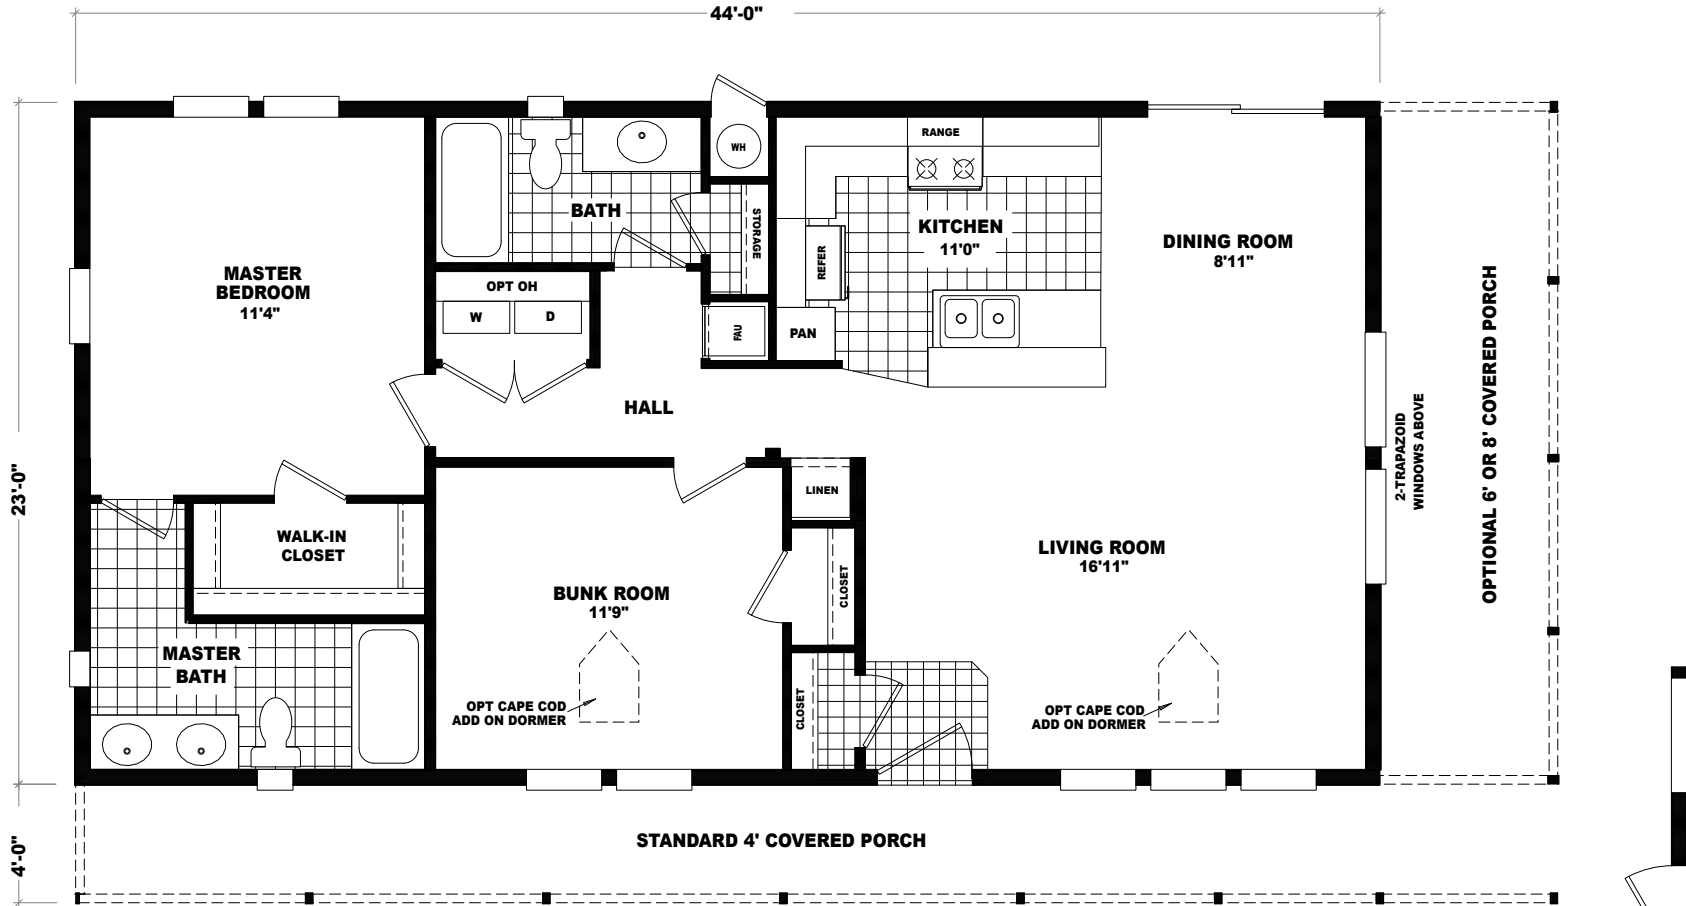

# Cedar Valley Cabins

Model: CVC-2844S

2 Bedrooms | 2 Bathrooms | 1012 Square Feet

## MODEL: CVC2844S

APPROXIMATELY 1012 SQ. FT.  
2 BEDROOM, 2 BATH

\*ALL PORCH RAILS  
ARE OPTIONAL

ALT FRONT ENTRY