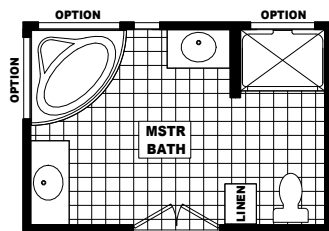

MODEL: CS-7632A
APPROXIMATELY 2343 SQ. FT.
4 BEDROOM, 2 BATH

W/OPTION PRISMATIC DORMER

OPTION FLASH BATH

OPTION W/H LOCATION

OPTION FIREPLACE AND/OR
OPT STORAGE ROOM

OPTION FIREPLACE AND/OR
OPT STORAGE ROOM
(W/OPTION W.H. LOC.)