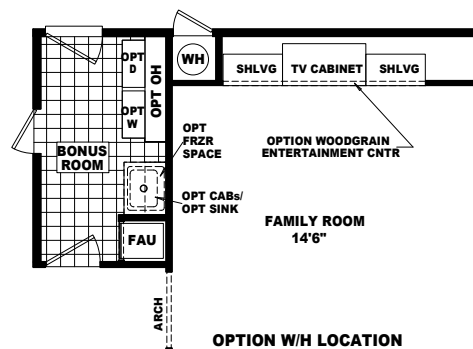

MODEL: CS-7632A
APPROXIMATELY 2343 SQ. FT.
4 BEDROOM, 2 BATH

W/OPTION PRISMATIC DORMER

OPTION FLASH BATH

OPTION W/H LOCATION

OPTION FIREPLACE AND/OR
OPT STORAGE ROOM

OPTION FIREPLACE AND/OR
OPT STORAGE ROOM
(W/OPTION W.H. LOC.)