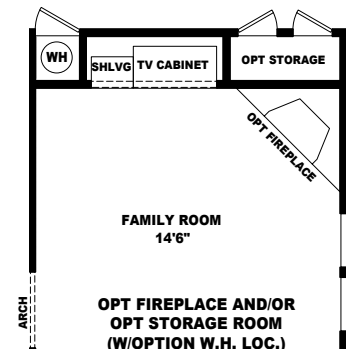

MODEL: CS-7632A
APPROXIMATELY 2343 SQ. FT.
4 BEDROOM, 2 BATH

W/OPTION PRISMATIC DORMER

OPTION FLASH BATH

OPTION W/H LOCATION

OPTION FIREPLACE AND/OR
OPT STORAGE ROOM

OPTION FIREPLACE AND/OR
OPT STORAGE ROOM
(W/OPTION W.H. LOC.)