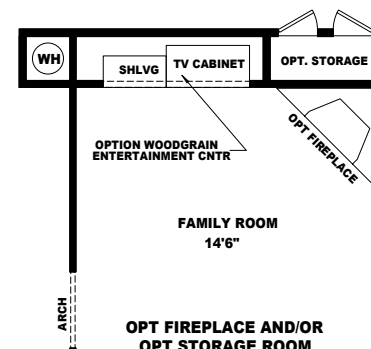

MODEL: CS-7632A
APPROXIMATELY 2343 SQ. FT.
4 BEDROOM, 2 BATH

W/OPTION PRISMATIC DORMER

OPTION FLASH BATH

OPTION W/H LOCATION

OPTION FIREPLACE AND/OR
OPT STORAGE ROOM

OPTION FIREPLACE AND/OR
OPT STORAGE ROOM
(W/OPTION W.H. LOC.)