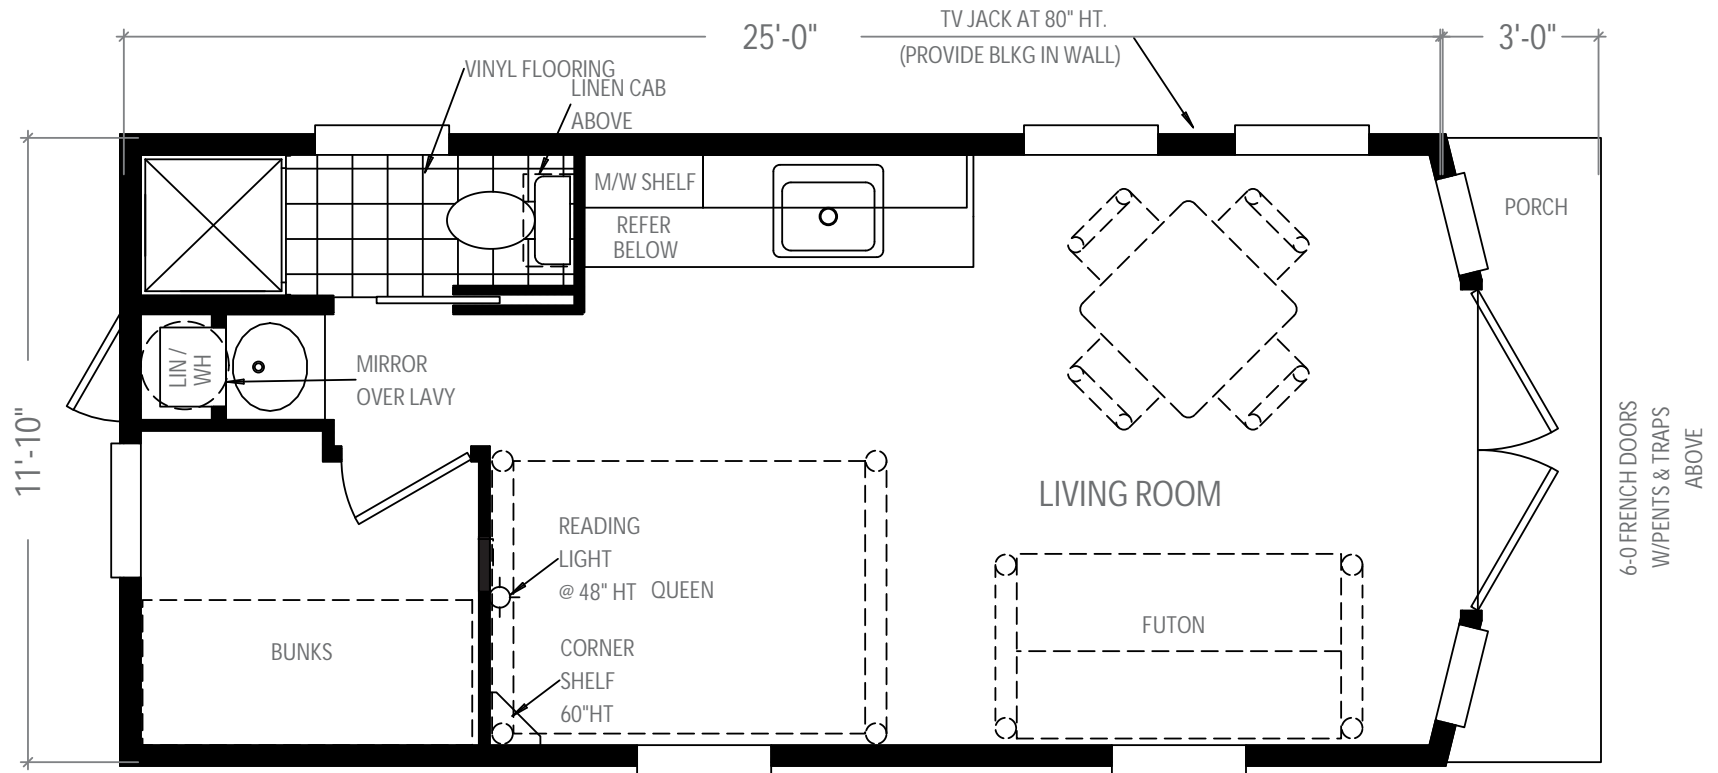

Cavco Creekside Series

CS-7

IMPORTANT: Because we continuously update and modify Cavco products it is important for you to know that our brochures and literature are for illustrative purposes only. All information contained herein may vary from the actual home we build. Dimensions are nominal and length and width measurements are from exterior wall to exterior wall. The right is reserved to make changes at any time, without notice or obligation, in prices, colors, materials, specifications, features and models. Please check with your retailer for specific information about the home you select. (Add approximately four feet to determine transportable length.)