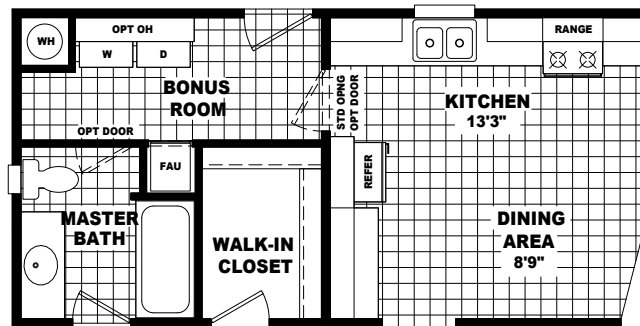

REVISED 12/10/08

MODEL: CS4428A
APPROXIMATELY 1173 SQ. FT.
3 BEDROOM, 2 BATH

2-TRAPAZOID WINDOWS ABOVE
W/OPT PRISMATIC DORMER

ALT MASTER BATH & BONUS ROOM
(N/A W/STD KITCHEN)

OPT KITCHEN
(N/A W/STD BONUS ROOM)

ALT DEN
(REPLACES BEDROOM #3)