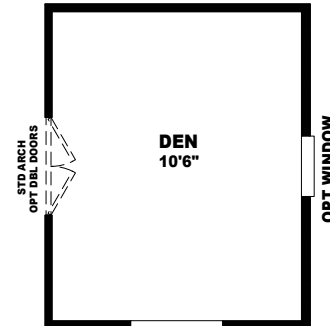

REVISED 12/10/08

MODEL: CS4428A
APPROXIMATELY 1173 SQ. FT.
3 BEDROOM, 2 BATH

2-TRAPAZOID WINDOWS ABOVE
W/OPT PRISMATIC DORMER

ALT MASTER BATH & BONUS ROOM
(N/A W/STD KITCHEN)

OPT KITCHEN
(N/A W/STD BONUS ROOM)

ALT DEN
(REPLACES BEDROOM #3)