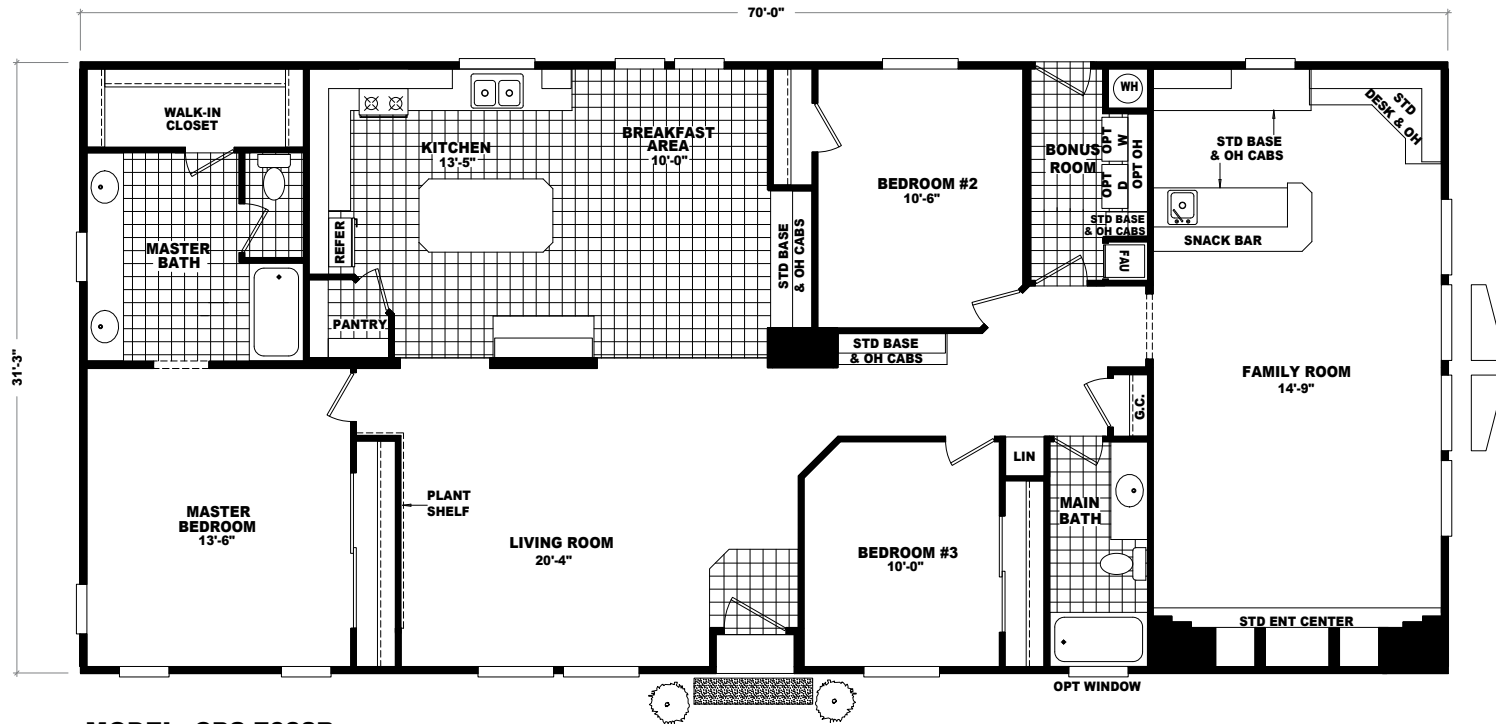

OPTIONAL FLASH BATH

MODEL: CPS-7032B

APPROXIMATELY 2187 SQ. FT.
 3 BEDROOM, 2 BATH

IMPORTANT: Because we continuously update and modify Cavco products it is important for you to know that our brochures and literature are for illustrative purposes only. All information contained herein may vary from the actual home we build. Dimensions are nominal and length and width measurements are from exterior wall to exterior wall. The right is reserved to make changes at any time, without notice or obligation, in prices, colors, materials, specifications, features and models. Please check with your retailer for specific information about the home you select. (Add approximately four feet to determine transportable length.)
 ©2008 Cavco Industries, Inc. | All Rights Reserved | www.cavco.com