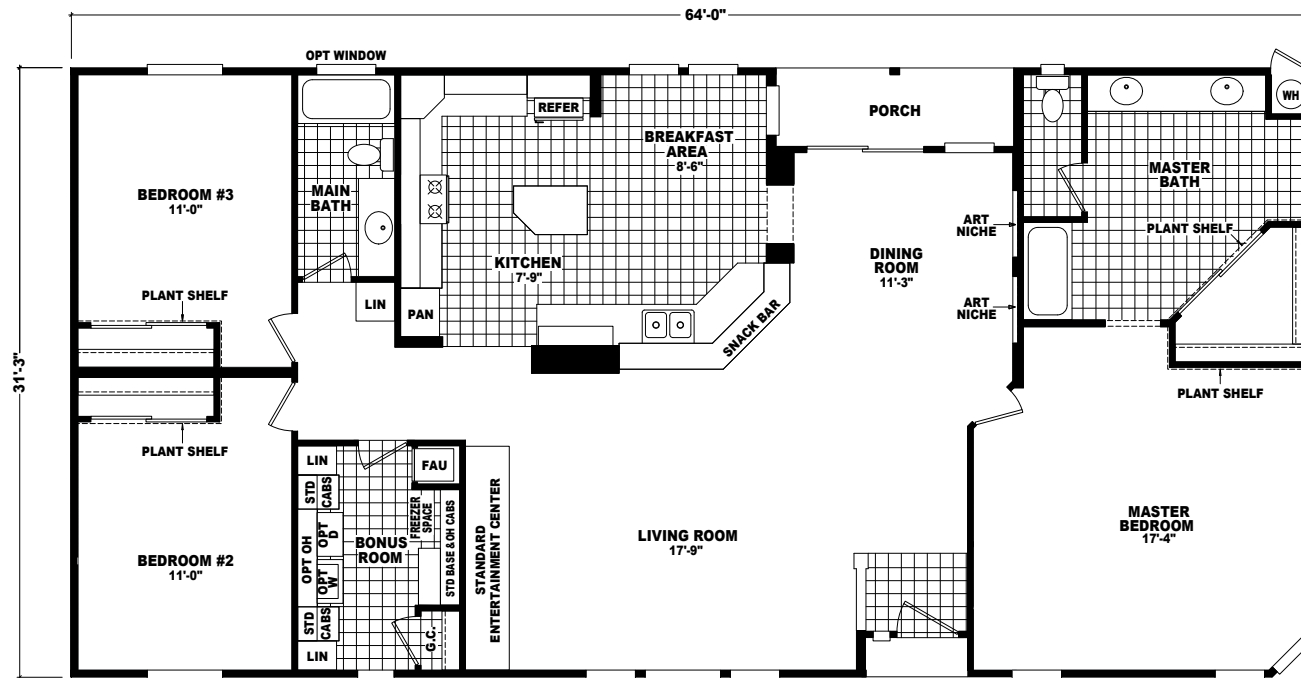

OPT FLASH BATH

MODEL: CPS-6432C
APPROXIMATELY 2000 SQ. FT.
3 BEDROOM, 2 BATH

IMPORTANT: Because we continuously update and modify Cavco products it is important for you to know that our brochures and literature are for illustrative purposes only. All information contained herein may vary from the actual home we build. Dimensions are nominal and length and width measurements are from exterior wall to exterior wall. The right is reserved to make changes at any time, without notice or obligation, in prices, colors, materials, specifications, features and models. Please check with your retailer for specific information about the home you select. (Add approximately four feet to determine transportable length.)
 ©2008 Cavco Industries, Inc. | All Rights Reserved | www.cavco.com