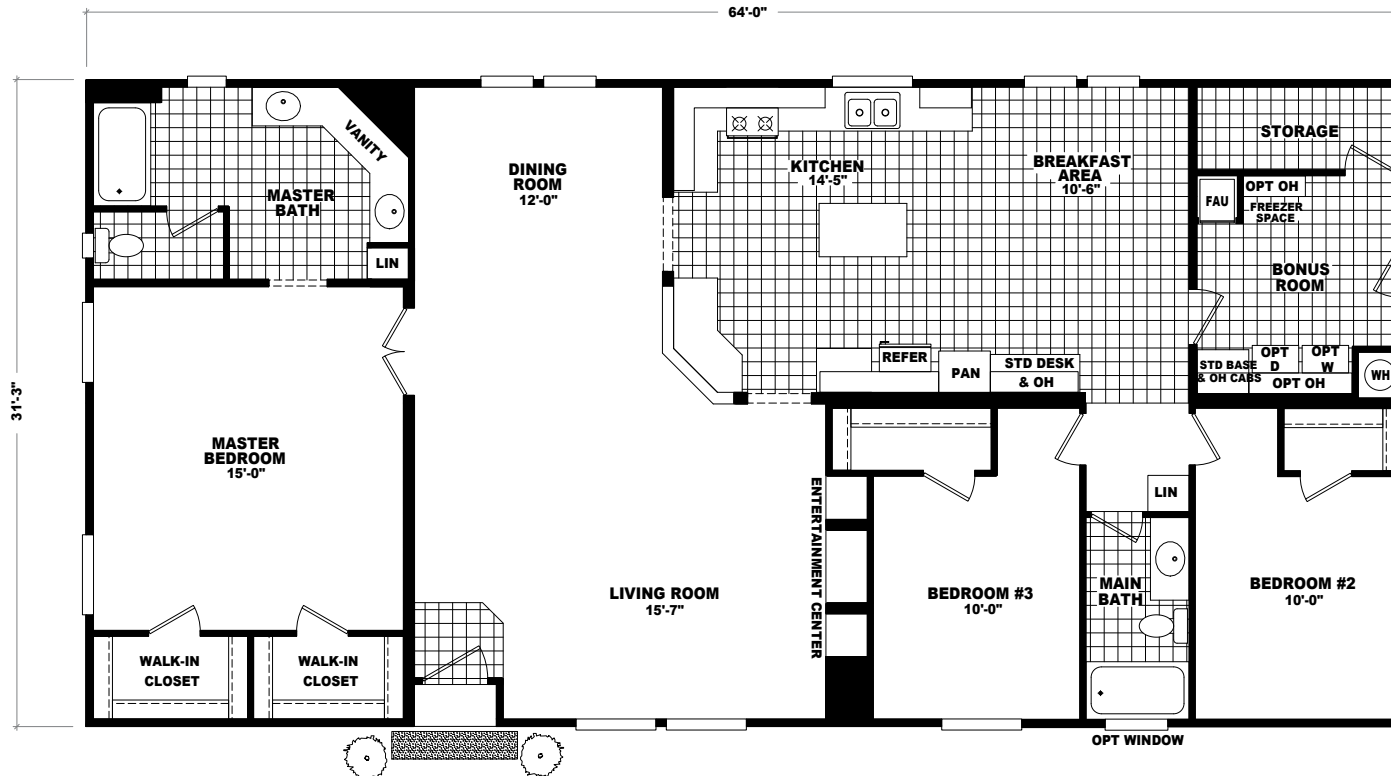

OPT FLASH BATH

OPT EXTERIOR STORAGE

MODEL: CPS-6432A

APPROXIMATELY 2000 SQ. FT.
 3 BEDROOM, 2 BATH

IMPORTANT: Because we continuously update and modify Cavco products it is important for you to know that our brochures and literature are for illustrative purposes only. All information contained herein may vary from the actual home we build. Dimensions are nominal and length and width measurements are from exterior wall to exterior wall. The right is reserved to make changes at any time, without notice or obligation, in prices, colors, materials, specifications, features and models. Please check with your retailer for specific information about the home you select. (Add approximately four feet to determine transportable length.)
 ©2008 Cavco Industries, Inc. | All Rights Reserved | www.cavco.com