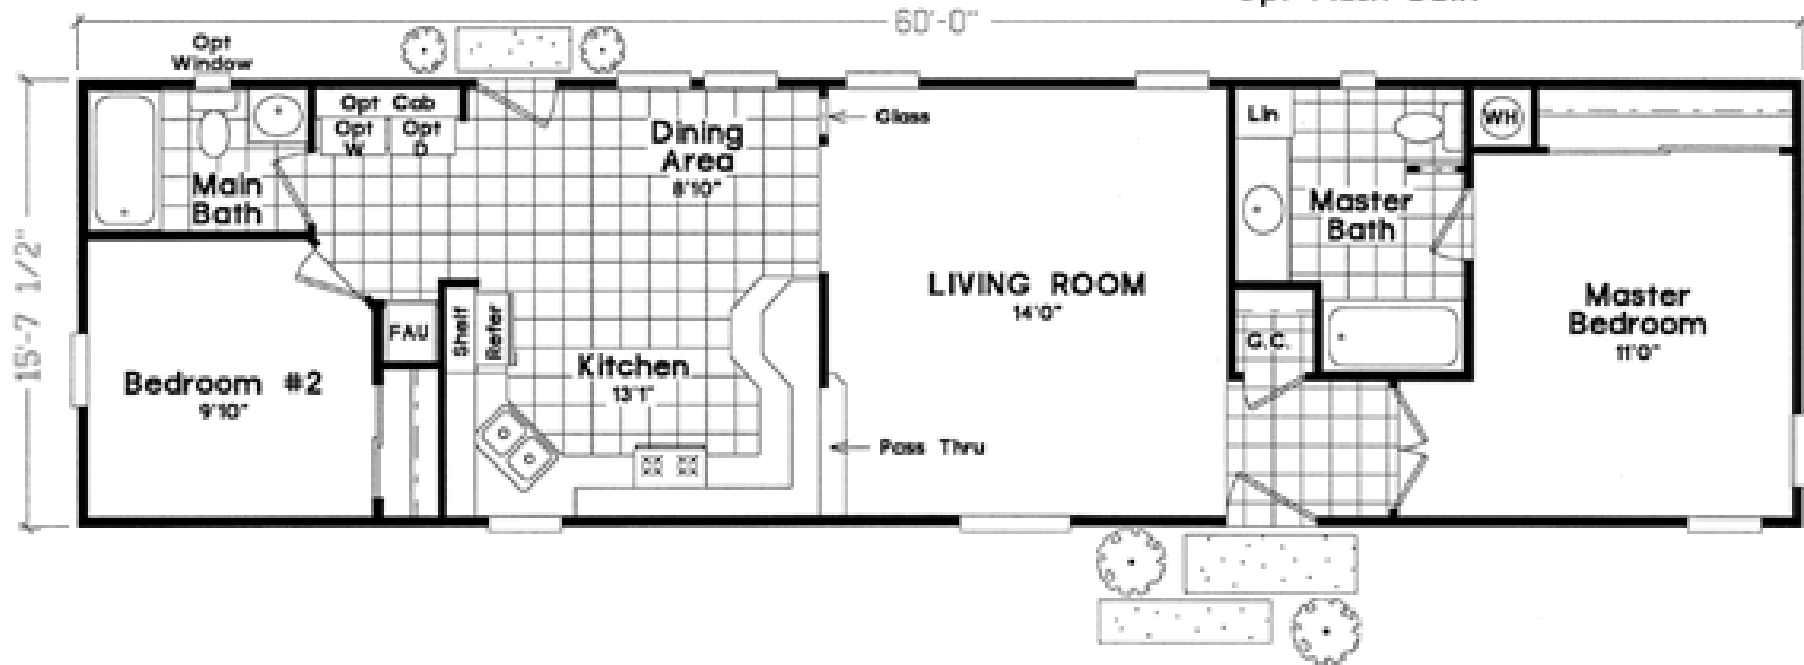

Opt Flash Bath

IMPORTANT: Because we continuously update and modify Cavco products it is important for you to know that our brochures and literature are for illustrative purposes only. All information contained herein may vary from the actual home we build. Dimensions are nominal and length and width measurements are from exterior wall to exterior wall. The right is reserved to make changes at any time, without notice or obligation, in prices, colors, materials, specifications, features and models. Please check with your retailer for specific information about the home you select. (Add approximately four feet to determine transportable length.)