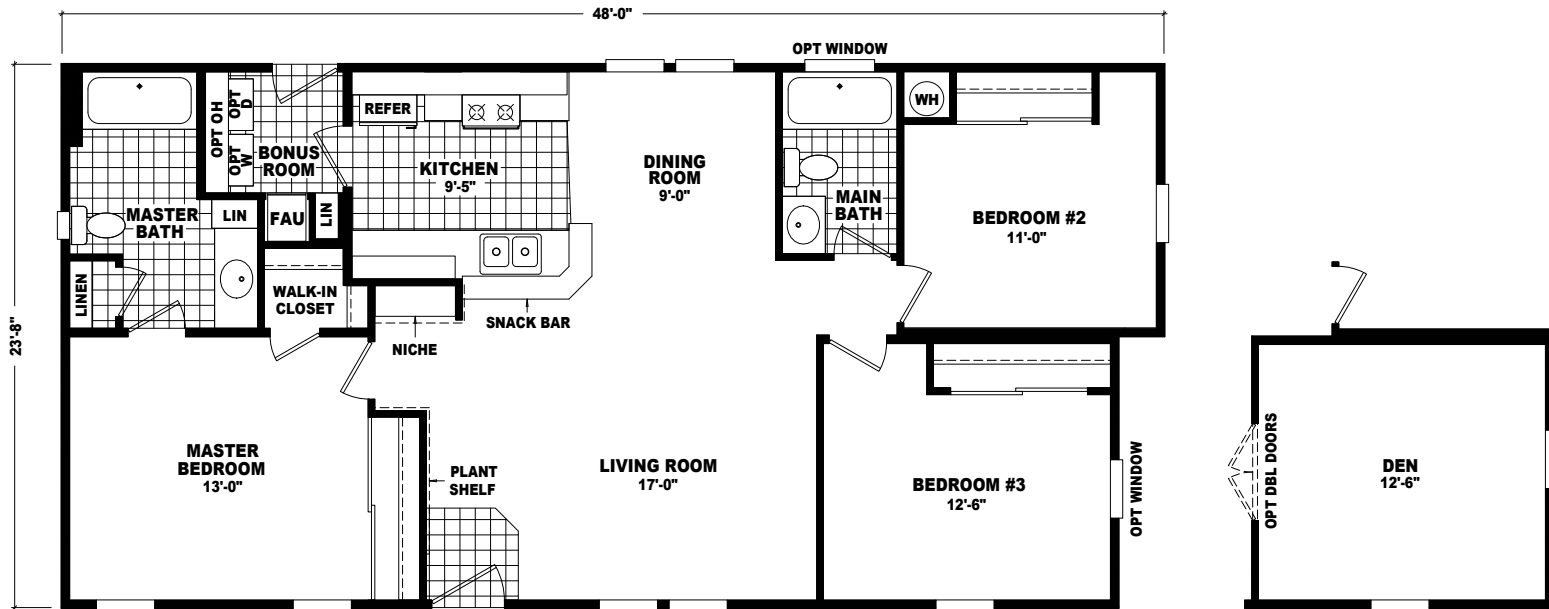

OPT FLASH BATH

OPT GTS BATH

OPT DEN

MODEL: CLE-4824A
APPROXIMATELY 1112 SQ. FT.
3 BEDROOM, 2 BATH
REVISED: 06 DEC 07

IMPORTANT: Because we continuously update and modify Cavco products it is important for you to know that our brochures and literature are for illustrative purposes only. All information contained herein may vary from the actual home we build. Dimensions are nominal and length and width measurements are from exterior wall to exterior wall. The right is reserved to make changes at any time, without notice or obligation, in prices, colors, materials, specifications, features and models. Please check with your retailer for specific information about the home you select. (Add approximately four feet to determine transportable length.)