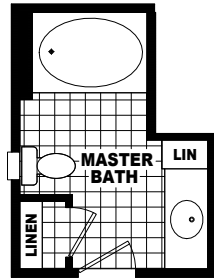

OPT FLASH BATH

OPT GTS BATH

OPT DEN

MODEL: CLE-4824A
APPROXIMATELY 1112 SQ. FT.
3 BEDROOM, 2 BATH
REVISED: 06 DEC 07

IMPORTANT: Because we continuously update and modify Cavco products it is important for you to know that our brochures and literature are for illustrative purposes only. All information contained herein may vary from the actual home we build. Dimensions are nominal and length and width measurements are from exterior wall to exterior wall. The right is reserved to make changes at any time, without notice or obligation, in prices, colors, materials, specifications, features and models. Please check with your retailer for specific information about the home you select. (Add approximately four feet to determine transportable length.)